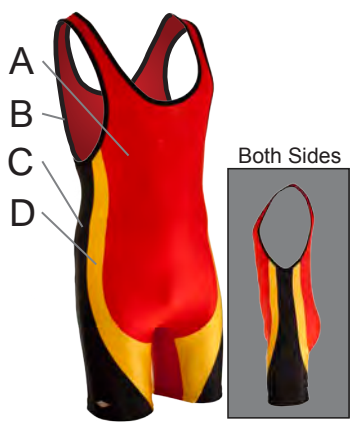

COLOR CHOICE LEGEND
A Body
B Neck and Arm Trim
C Panel
D Panel

#64 ECLIPSE
List: \$84.⁹⁰

#52 ILLINOIS
List: \$75.⁹⁰

Visit the Uniform Builder on Our Website to Build Your Own Suit

#72 SENTRY
List: \$84.⁹⁰