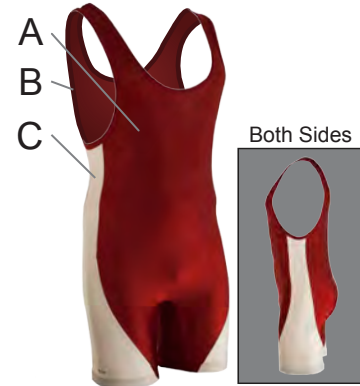

Check our website for additional styles at matmanwrestling.com

#49 GEORGIA
List: \$84.⁹⁰

ALL LYCRA UNIFORMS CONTAIN
MATMAN MR
MOISTURE RELEASE

STOCK COLORS:

Royal, Red, Navy, Black, Gold, Kelly Green, Maroon, Purple, White, Orange, Pink, Silver Grey, Cardinal, Columbia Blue, Dark Green, Brown, Vegas Gold

COLOR CHOICE LEGEND
A Body
B Neck and Arm Trim
C Panel
D Panel

#64 ECLIPSE
List: \$84.⁹⁰

#52 ILLINOIS
List: \$75.⁹⁰

Visit the Uniform Builder on Our Website to Build Your Own Suit

#72 SENTRY
List: \$84.⁹⁰