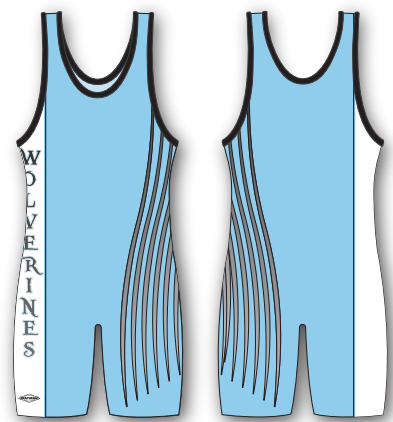

Front

Back

#258 ELIMINATOR

List: \$101.90

Front

Back

#263 WOLVERINE

List: \$101.90

Front

Back

#249 EAGLE

List: \$101.90

Front

Back

#232 SIDE FLARE

List: \$105.90