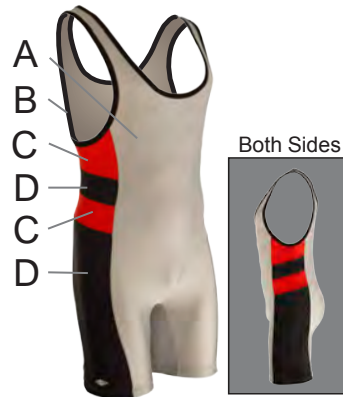

Check our website for additional styles at matmanwrestling.com

#49 GEORGIA
List: \$84.⁹⁰

ALL LYCRA UNIFORMS CONTAIN
MATMAN MR
MOISTURE RELEASE

STOCK COLORS:

Royal, Red, Navy, Black, Gold, Kelly Green, Maroon, Purple, White, Orange, Pink, Silver Grey, Cardinal, Columbia Blue, Dark Green, Brown, Vegas Gold

COLOR CHOICE LEGEND
A Body
B Neck and Arm Trim
C Panel
D Panel

#64 ECLIPSE
List: \$84.⁹⁰

#52 ILLINOIS
List: \$75.⁹⁰

Visit the Uniform Builder on Our Website to Build Your Own Suit

#72 SENTRY
List: \$84.⁹⁰