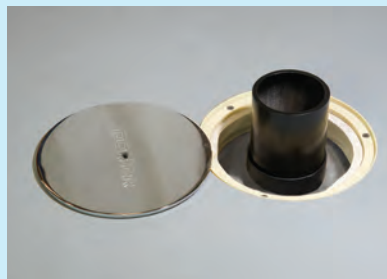

Replacement 5" Molded Collar

COVR0003200T	\$10.00
--------------	---------

Brass Finish

Ø8" Cover Plates & Sleeves

Choose both finish style and sleeve diameter. Includes both a sleeve and cover plate. Sold individually, not in pairs.

Sleeve with Cover Plate: Chrome Finish

Ø2 ³ / ₈ "	00772-100	\$156.00
Ø3"	00792-100	\$151.00
Ø3 ¹ / ₂ "	00872-100	\$165.00

Sleeve with Cover Plate: Brass Finish

Ø2 ³ / ₈ "	00772-200	\$156.00
Ø3"	00792-200	\$151.00
Ø3 ¹ / ₂ "	00872-200	\$165.00

Replacement 8" Cover Plates

Chrome	COVR00027000	\$112.00
Brass	COVR00035000	\$112.00

Replacement 8" Molded Collar

COVR0003300T	\$10.00
--------------	---------

Sleeve Adapters

To convert existing sleeves for use with smaller diameter standards.