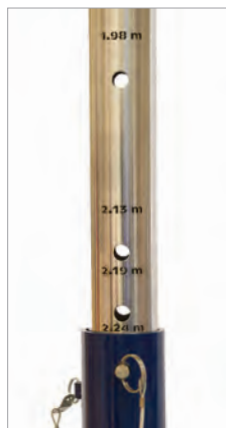

Features:

- 3" OD Steel Sleeve
- Steel Inner Upright
- 7 Laser Cut Height Stops
- Worm Drive Net Winch
- Tethered Steel Set Pin
- Adjustable Rubber Foot
- Cast Iron Pulley Wheel

FOR THE
HIGHEST
LEVEL OF
COMPETITION