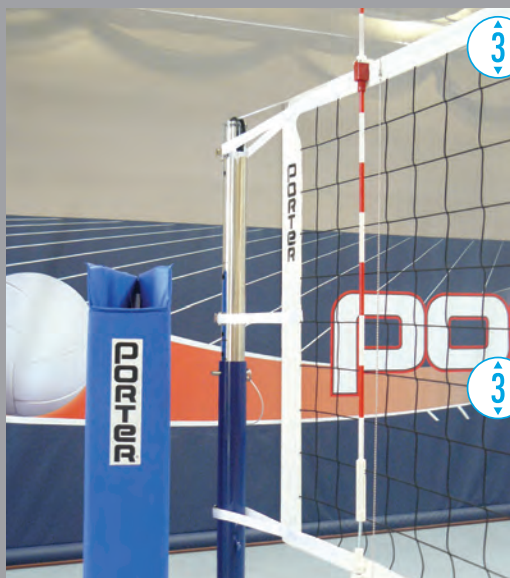

Powr-Steel™

Standard Package Shown

3

1791-1XX Standard Package $2,425.00

Made in the USA, the 1791 Porter Powr-Steel standards are a combination of endless function, style, and stability. See more information on page 10.

Package Includes:

Powr-Steel™ Standards (pr)	1791
Upright Protective Pads (pr)	00839-OXX
Competition Net	02295-XXX
Powr-Line® Net Antennas (pr)	02296-100
Fair Height Net Chain	NETCHAIN

3

1791-OXX International Package $3,585.00

Package Includes:

Powr-Steel™ Standards (pr)	1791
Official Upright Protective Pads (pr)	00839-OXX
Competition Net	02295-XXX
Powr-Line® Net Antennas (pr)	02296-100
Fair Height Net Chain	NETCHAIN
Judge's Stand	779-100
Judge's Stand Padding	7731-1XX