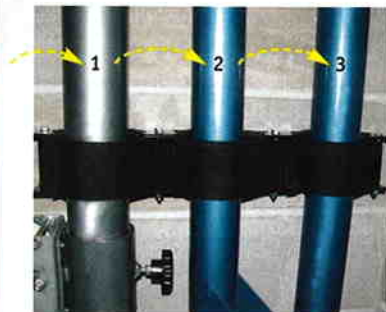

L
6113

M
6110

Holds 3-Standard Uprights.

M Volleyball Standard Wall Storage Rack

Steel wall rack anchors to wall and holds 3-standard uprights with 3" industrial strength Velcro® strapping. Fits all standard makes.