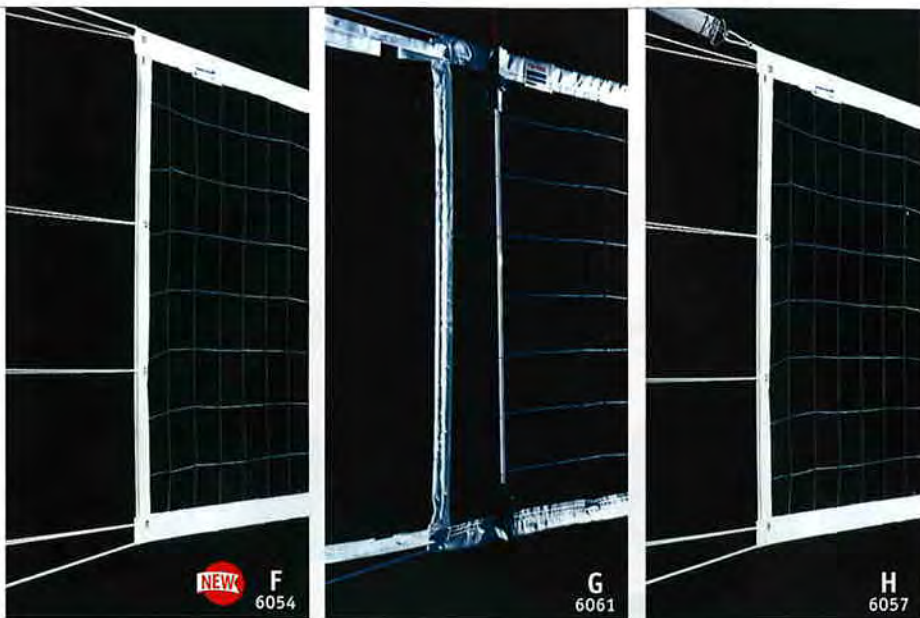

I
6059

J
6060

Please contact your dealer for your final price.

VOLLEYBALL NETS & PADS

VOLLEYBALL