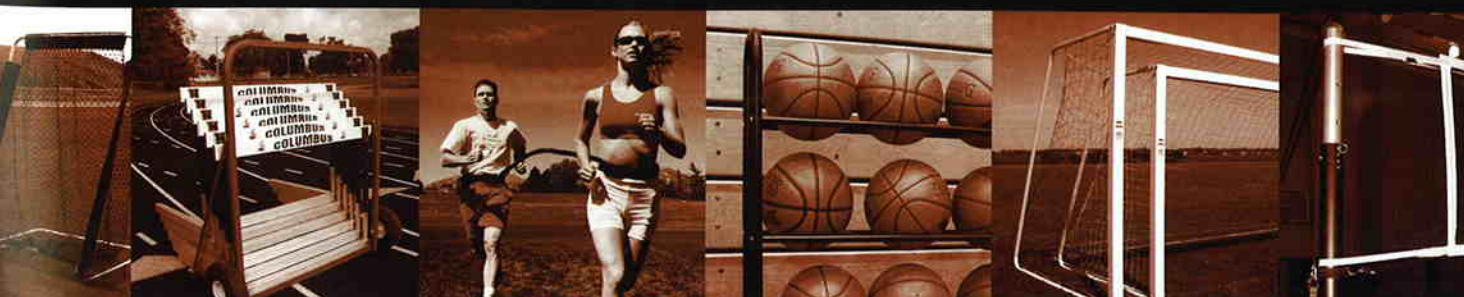

TRACK & FIELD
PGS 4-27

TEAM
SPORTSWEAR
PG 27

FIELD
MAINTENANCE
PG 28

VOLLEYBALL
PGS 29-35

BASEBALL
& SOFTBALL
PGS 36-37

FOOTBALL
PGS 38-39

TRAINING
PGS 40-42

SOCCER
PG 44

BALL RACKS
PG 45

SCOREBOOKS
PGS 46-47

BLAZER®

ATHLETIC EQUIPMENT 2010

DEALER/PRODUCT INFORMATION (800) 322-2731
24-HOUR TOLL-FREE FAX (800) 257-4045
WWW.BLAZERATHLETIC.COM

OUR 36TH YEAR
SINCE 1974