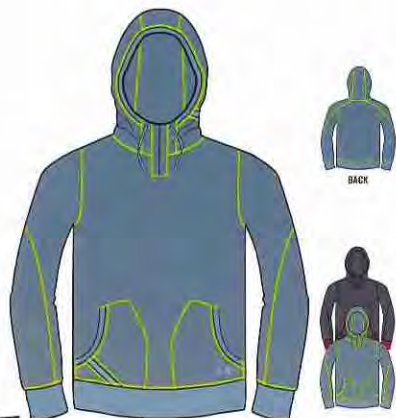

REGULAR

coldgear

1217247 TRENDERA HOODY

Limited offering, trend specific piece for the soccer aficionado / Designed to answer into soccer lifestyle/active needs / Sueded Armour® Fleece for over the top comfort and warmth

$74.99 // SM-XXXL // FABRIC TECH

BODY/INSET/LOGO	FIRST SHIP	LAST SHIP	AR
019 CHARCOAL/ADRENALINE/BLACK	01/25/2011	06/15/2011	
483 OVERHEAD/HIGH-VIS YELLOW/KOHL	01/25/2011	06/15/2011