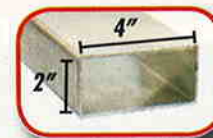

WHITE POWDER COATED FACE

** -1235203	8'H x 24'W x 4'D x 8'B 299 lbs/pr	PR	
** -1235210	7'H x 21'W x 4'D x 8'B 271 lbs/pr	PR	
** -1235227	6.5'H x 18.5'W x 3'D x 6'B 239 lbs/pr	PR	
** -1235234	6.5' H x 12'W x 3'D x 6' B 157 lbs/pr	PR	
** -1235246	4.5' H x 9'W x 2'D x 4' B 112 lbs/pr	PR	
** -1235255	4' H x 6'W x 2'D x 4' B 98 lbs/pr	PR	

CONVENIENT NET HOOKS TWIST INTO FRONT GOAL FRAME RAILING AND TWIST OUT AFTER THE GAME. NO TOOLS NEEDED!

FLAT-FACED ELLIPTICAL DESIGN SHOWING NET CLIP TRACK

TIG WELDED RE-INFORCED CORNERS

NET CLIP TRACK TOP AND SIDE FRAMES

FREE NETS & GROUND ANCHORS & NET STRAPS

ALL ALUMINUM CLUB GOALS

- Front face is 4" x 2" heavy wall aluminum with rounded corners for safety
 - Backstays are 2" heavy wall aluminum tube (bottom crossbars are included with the 24' x 8' models)
 - Side frames are solid one piece welded construction
 - Entire goal is only 3 pcs - very strong and portable
 - Hook and loop net fasteners included
 - Ground anchors and nets included
 - Meets ASTM Safety and Performance Specification F2056(24', 21', 18.5' width models)
 - In-ground permanent anchors also available
- Meets NCAA® and NFHS Standards on 8' x 24' model**
5 Year Limited Warranty