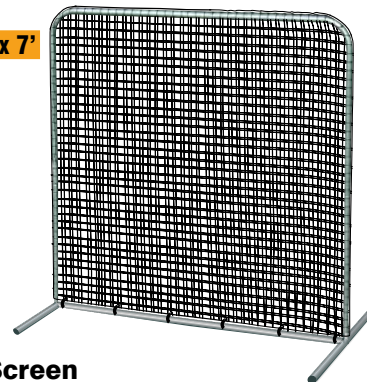

Infield Screen

- ▲ Screen can be used during drills or as a portable backstop
- ▲ Durable 1.5", 18 gauge steel tube frame
- ▲ 45-ply, envelope style PE. net
- ▲ Easy pushpin assembly
- ▲ 43 lbs.
- ▲ Not intended for use in a batting cage

NB175 - 7' x 7' - $192.00
NB175RS - 7' x 7' Replacement Screen - $93.30

7' x 7'
or
6' x 6'