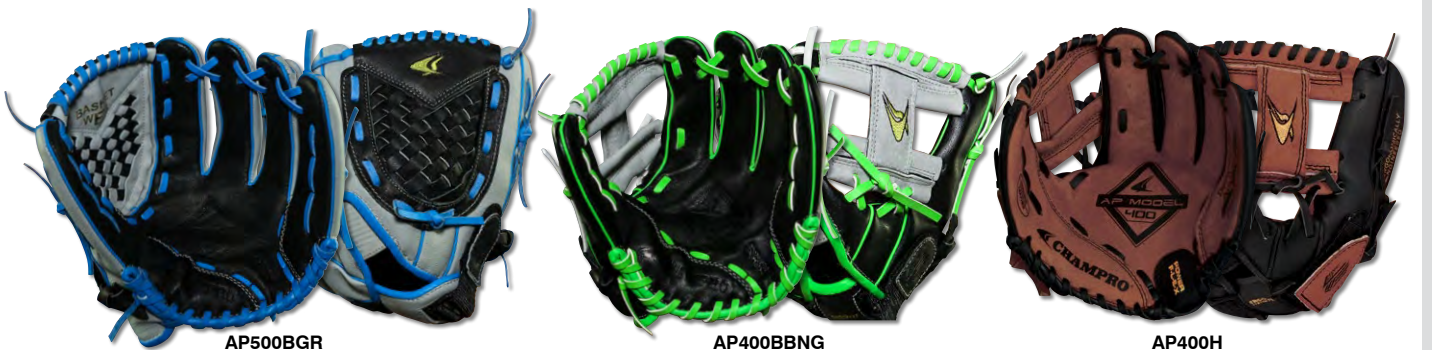

AP500BGR

AP400BBNG

AP400H

AP Fielder's Glove Basket Web

- AP500BGR - 11" Basket Web - $36.00
- AP500B - 11" Basket Web - $36.00

AP Fielder's Gloves "H" Web

- AP400BBNG - 10" "H" Web - $33.00
- AP400H - 10" "H" Web - $33.00