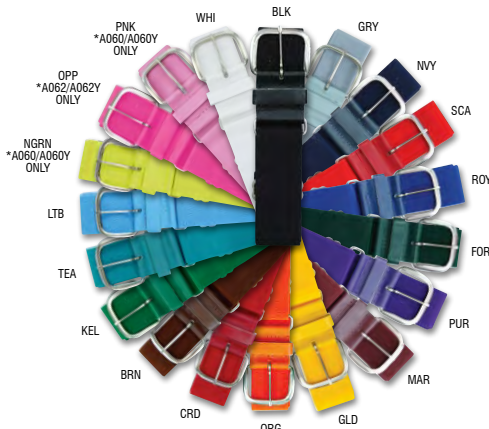

Banana Style Hard & Soft Cup

- Sizes: Adult & Youth

A6C - Hard cup - Adult - \$3.50
 A6YC - Hard cup - Youth - \$3.50
 A61C - Soft cup - Adult - \$3.50 (Limited Quantity)
 A61YC - Soft cup - Youth - \$3.50 (Limited Quantity)

Baseball Belt

- Adjustable baseball belt
- Adult adjusts from 24" to 48"
- Youth adjusts from 18" to 34"
- Includes retail packaging

A060 - 1.5" Wide leather tab - Adult - \$4.80/EA
 A060Y - 1.25" Wide leather tab - Youth - \$4.80/EA
 A062 - 1.5" Wide synthetic tab - Adult - \$4.50/EA
 A062Y - 1.25" Wide synthetic tab - Youth - \$4.50/EA