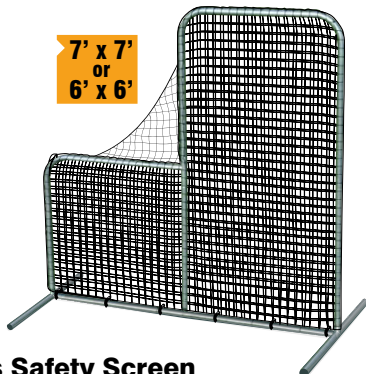

Pitcher's Safety Screen

- ▲ Reversible "L" shape for right or left handed pitchers
- ▲ Durable 1.5", 18 gauge steel tube frame
- ▲ 45-ply, envelope style PE. net
- ▲ Easy pushpin assembly
- ▲ NB173: 37 lbs, NB103E: 32 lbs
- ▲ Not intended for use in a batting cage

NB173 - 7' x 7' with 40" Drop - $199.50
NB173RS - 7' x 7' with 40" Drop Replacement Screen - $93.30
NB103E - 6' x 6' - $194.60
NB103RSE - 6' x 6' Replacement Screen - $93.30

7' x 7'