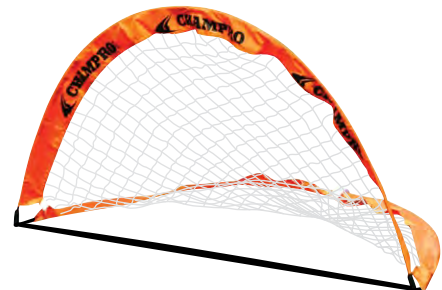

Fold-Up Goal

- This goal assembles and collapses in minutes
- 2 shock corded fiberglass poles connect with 2 "L" joints
- Includes nylon carry bag with drawstring closure
- Includes stakes

NS32 - PAIR - 6' X 4' - $70.60/PAIR
NS32I - INDIVIDUAL - 6' X 4' - $40.00/EA