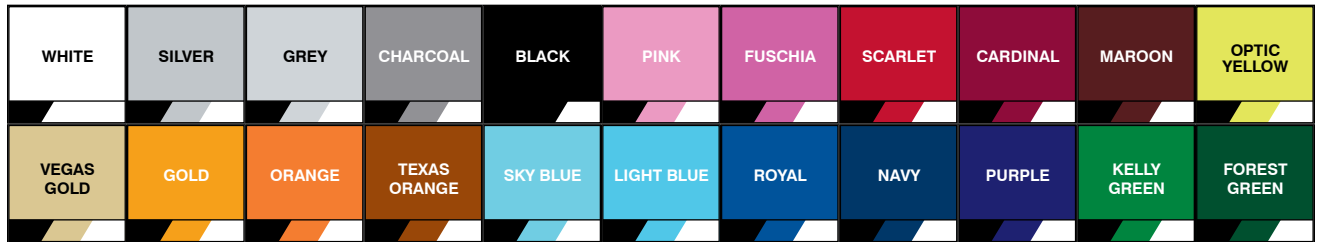

STOCK DECORATION PROGRAM

COLORS