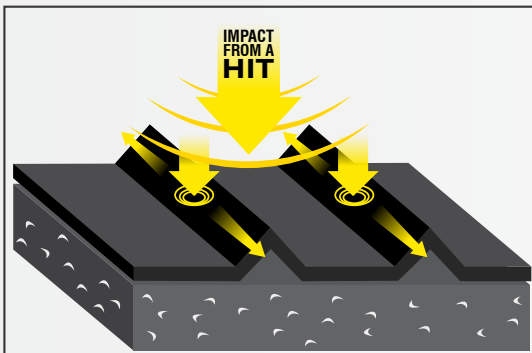

Hook & loop attachment system allows for adjustment of pads for custom fit and removal for cleaning

INSIDE

STS - Shockwave Technology System
Directs and disperses impact energy over a larger area thereby reducing the impact to the shoulder and body