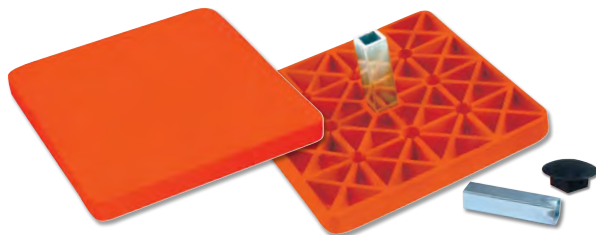

Pro Style Rubber Safety Base

- ▲ Heavy-duty all-rubber pad with "pillar" construction
- ▲ Nickel plated steel stanchion fits male & female anchor systems
- ▲ Ground anchor and plug included
- ▲ Sold individually

B076 - 15" x 15" x 3" - $126.00