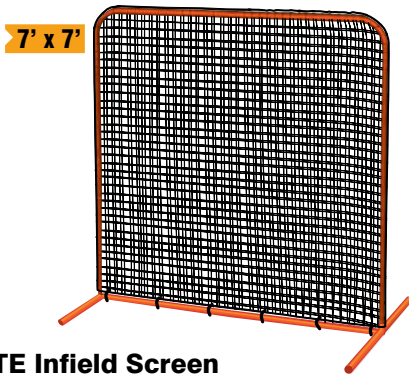

BRUTE FIELD SCREENS

▶ WHAT'S THE DIFFERENCE?

BRUTE SCREENS IDEAL FOR BATTING CAGES

5-YEAR
FRAME
GUARANTEE
2-YEAR
NET

- ▶ Dent Resistant 13.5 Gauge Heavy-Duty Steel Tubing
- ▶ All-Weather Coating
- ▶ 5-Year Frame Warranty

- ▶ Extra-Strength 60-Ply P.E. Net
- ▶ 2-Year Net Warranty

BRUTE Infield Screen Ideal for Batting Cages

- ▶ 7' x 7' screen can be used during drills or as a portable backstop
- ▶ Durable 1.5", 13.5 gauge steel tube frame
- ▶ Extra strength 60-ply, envelope style P.E. net
- ▶ Easy pushpin assembly
- ▶ Ideal for use in a batting cage