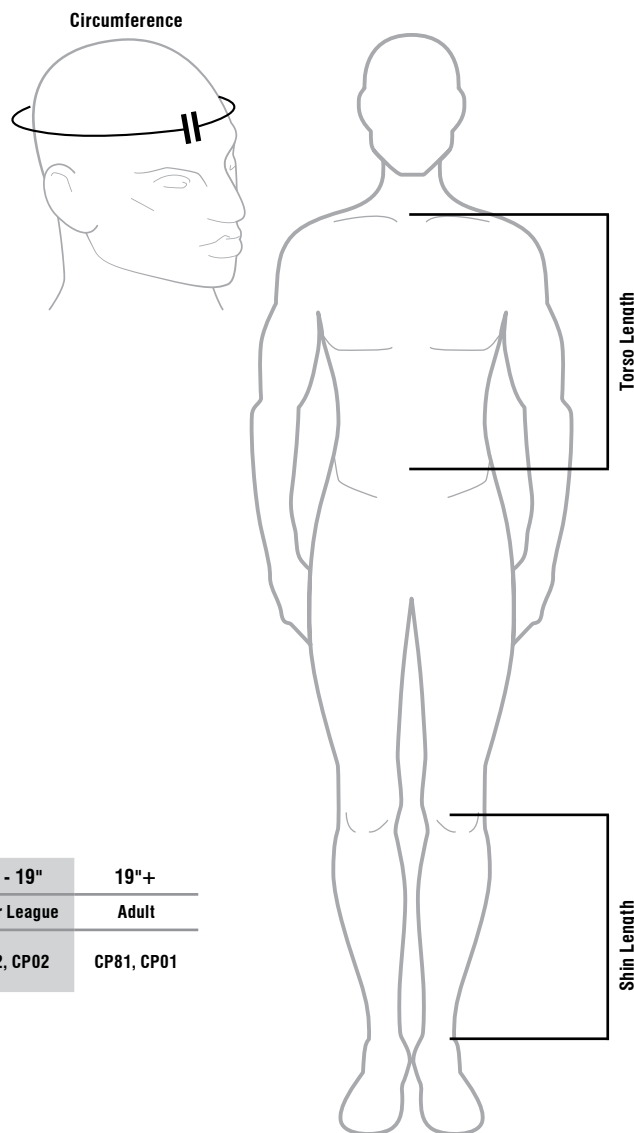

PROTECTIVE EQUIPMENT SIZE GUIDE

Batting Helmet Sizing Chart

Head Size	6 - 6½	6½ - 7⅛	7 - 7½
Circumference	19" - 20½"	20½" - 22½"	22" - 23⅝"
Helmet Size	T-Ball	Youth	Adult
Helmet Recommendation	H4T	H4Y	H4A

SCAN HERE!
BATTING HELMET
SIZING GUIDE

Catcher's Headgear Sizing Chart

Head Size	6½ - 7	7 - 7½
Circumference	20½" - 22"	22" - 23⅝"
Helmet Size	Youth	Adult
Helmet Recommendation	CM6Y, CM5Y, CM3	CM6, CM5

SCAN HERE!
CATCHER'S HEADGEAR
SIZING GUIDE

Chest Protector Sizing Chart

Torso Length	13" - 15"	15" - 16"	16" - 17"	18" - 19"	19"+
Chest Protector Size	T-Ball	Mid-Size Youth	Youth	Senior League	Adult
Chest Protector Recommendation	CP04	CP035	CP83, CP03	CP82, CP02	CP81, CP01

SCAN HERE!
CHEST PROTECTOR
SIZING GUIDE

Leg Guard Sizing Chart

Shin Length	9" - 12"	13" - 14½"	14½" - 16½"	16½"+
Leg Guard Size	T-Ball	Youth	Senior League	Adult
Leg Guard Recommendation	CG11, CG12	CG86, CG06, CG07	CG84, CG04, CG05	CG81, CG02

SCAN HERE!
LEG GUARD
SIZING GUIDE

NOTE

This is intended only as a guide. Protective equipment worn in play or practice should always fit the wearer. Seek advice from a professional to confirm correct fit.