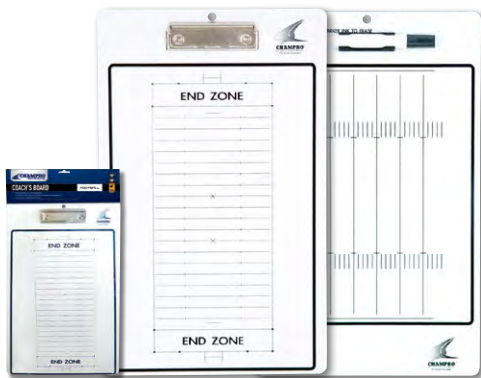

COACHES' ACCESSORIES

Football Coach's Board

- 10" x 16"
- Two-sided board with full field on one side and half field on opposite
- Easy wipe-off surface for use with dry erase marker
- Dry erase marker is included and clips onto board