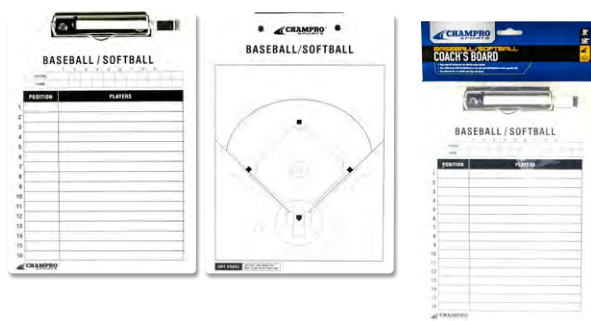

Baseball/Softball Coach's Board

- 9" x 12" two-sided board with full field on one side and line-up and score on the opposite side
- Easy wipe-off surface for use with dry erase marker (included)

A099BS - $13.30/EA