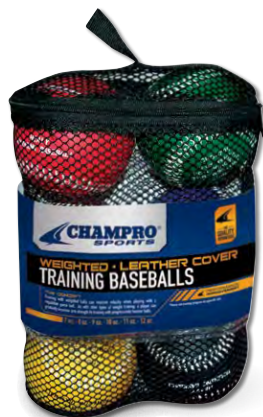

Curve | CBB821 - \$5.30/EA

Slider | CBB822 - \$5.30/EA

Fork | CBB823 - \$5.30/EA

WEIGHTED BASEBALLS

Team Training Baseballs Set

- Each set contains 1 each: 7 oz., 8 oz., 9 oz., 10 oz., 11 oz., 12 oz. baseballs
- Leather cover
- Stripe pattern allows monitoring of fast pitch rotation
- Training program included