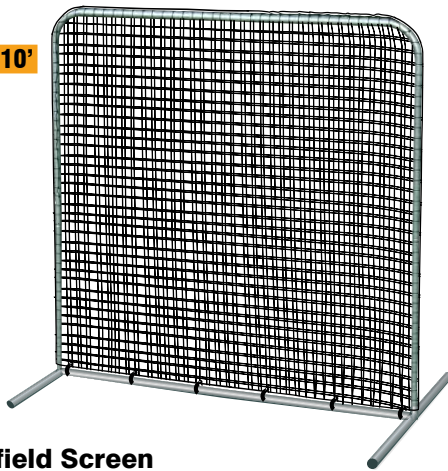

► 45-Ply P.E. Net

10' x 10'

XL Infield Screen

- ▲ 10' x 10' screen can be used during drills or as a portable backstop
- ▲ Durable 1.5", 18 gauge steel tube frame
- ▲ 45-ply, envelope style PE. net
- ▲ Easy pushpin assembly
- ▲ 49 lbs.
- ▲ Not intended for use in a batting cage

NB105E-10 - 10' x 10' - $312.65
NB105E-10RS - 10' x 10' Replacement Screen - $144.00

7' x 7'