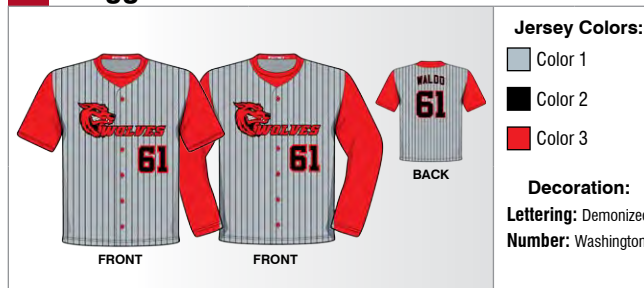

LONG SLEEVE
 JUICE Item#: J-BST8LSZ
 Fit Item#: BST75
 Adult S-3XL; Youth S-XL

RAGLAN 3/4 SLEEVE
 JUICE Item#: J-BS5
 Fit Item#: BS24
 Adult S-3XL; Youth S-XL

*If no fabric is selected, we will default to the least expensive fabric option. See fabric guide on page 192.

▶ Southpaw Design: J-0011

*Faux full-button jersey design

▶ Southpaw 2 Design: J-0012

*Faux full-button jersey design

▶ Slugger Design: J-0013

*Faux full-button jersey design

▶ Slugger 2 Design: J-0014

*Faux full-button jersey design