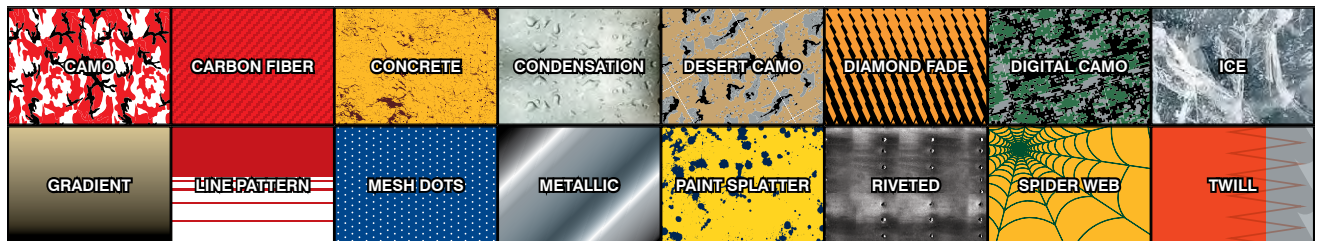

PRO-FLEX HD TEXTURES

FONT STYLES

AACHEN	ABCDEFGHIH STUVWXYZ
ARIAL	ABCDEFGHIH STUVWXYZ
AURORA	ABCDEFGHIH STUVWXYZ
BRUSH SCRIPT	<i>ABCDEFGHIH STUVWXYZ</i>
CANCUN	ABCDEFGHIH STUVWXYZ
COMPACTA	ABCDEFGHIH STUVWXYZ
DEMONIZED	<i>ABCDEFGHIH STUVWXYZ</i>
IMPACT	ABCDEFGHIH STUVWXYZ
MACHINE	ABCDEFGHIH STUVWXYZ
MOTOR	ABCDEFGHIH STUVWXYZ
PRINCETOWN	ABCDEFGHIH STUVWXYZ
PRO NARROW	ABCDEFGHIH STUVWXYZ
SERPENTINE	ABCDEFGHIH STUVWXYZ
SQUARE SLAB	ABCDEFGHIH STUVWXYZ
TIFFANY	ABCDEFGHIH STUVWXYZ
TRAJAN PRO	ABCDEFGHIH STUVWXYZ
VARSITY	ABCDEFGHIH STUVWXYZ