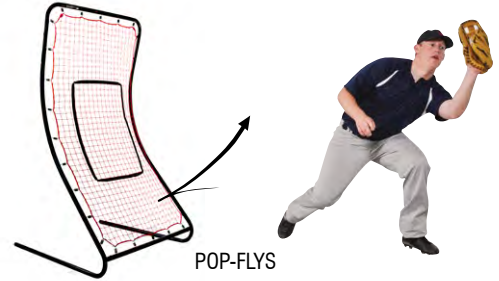

Infinity Rebound Screen

- Black powder coated steel tube frame
- Weatherized 30 ply orange PE. net with 1 1/4" mesh
- Strike zone outline and stakes included
- Easy set-up

NB26 - 72" x 42" - 1 1/4" steel tube frame - $110.00
NB28 - 54" x 36" - 1" steel tube frame - $77.30

BASEBALL

SOFTBALL

LACROSSE