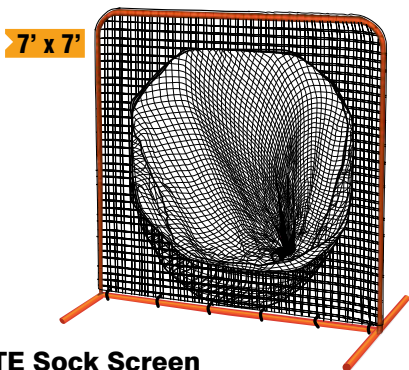

- ▶ Extra-Strength 60-Ply P.E. Net
- ▶ 2-Year Net Warranty

BRUTE Infield Screen Ideal for Batting Cages

- ▶ 7' x 7' screen can be used during drills or as a portable backstop
- ▶ Durable 1.5", 13.5 gauge steel tube frame
- ▶ Extra strength 60-ply, envelope style P.E. net
- ▶ Easy pushpin assembly
- ▶ Ideal for use in a batting cage

NB185 - 7' x 7' - \$240.00
 NB185RS - 7' x 7' Replacement Screen - \$110.00

5-YEAR
FRAME
GUARANTEE
2-YEAR
NET

BRUTE Pitcher's Safety Screen Ideal for Batting Cages

- ▶ Reversible "L" shape for right or left handed pitchers
- ▶ Durable 1.5", 13.5 gauge steel tube frame
- ▶ Extra strength 60-ply, envelope style P.E. net
- ▶ Easy pushpin assembly
- ▶ Ideal for use in a batting cage

NB183 - 7' x 7' - \$240.00
 NB183RS - 7' x 7' Replacement Screen - \$110.00

5-YEAR
FRAME
GUARANTEE
2-YEAR
NET

BRUTE Sock Screen Ideal for Batting Cages

- ▶ Screen with 54" sock for collecting batted/thrown balls
- ▶ Sock opens to dump balls into bucket or ball bag
- ▶ Durable 1.5", 13.5 gauge steel tube frame
- ▶ Extra-strength 60-ply, envelope style P.E. net
- ▶ Easy pushpin assembly
- ▶ Ideal for use in a batting cage