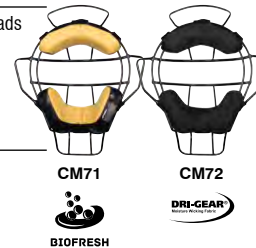

CM71
BIOFRESH

CM72
DRI-GEAR®

Sun Visor

- ▲ Easily attaches to the top pad
- ▲ Reduces sun glare and fatigue
- ▲ Sun visor sold separately, mask not included.
- ▲ Provides UV protection
- ▲ Fits all CHAMPRO® umpire face masks

CM5V - $13.31