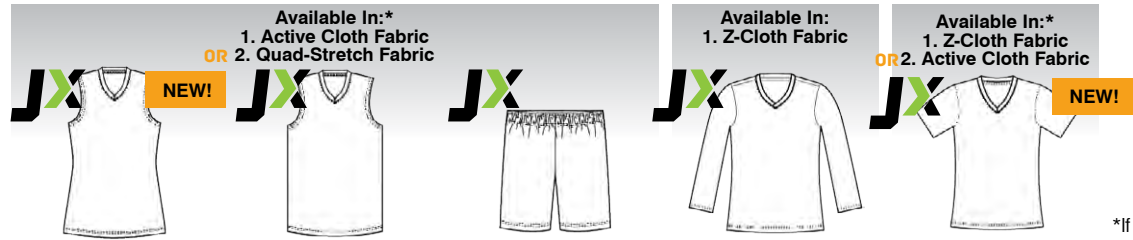

WOMEN'S FITTED JERSEY
JUICE Item#: J-BBJW1
Fit Item#: BBJ13W
Women's S-3XL; Girls' S-XL

WOMEN'S TRADITIONAL JERSEY
JUICE Item#: J-BBJW2
Fit Item#: BBJ9W
Women's S-3XL; Girls' S-XL

WOMEN'S SHORT
JUICE Item#: J-BBSW1
Fit Item#: BBS9W/BBS13W
Inseam: Women's 8"; Girls' 7"
Women S-3XL; Girls' S-XL

WOMEN'S SHOOTER SHIRT
JUICE Item#: J-BSTW1LS
Fit Item#: BST21
Women's S-3XL; Girls' S-XL

WOMEN'S SHORT SLEEVE
JUICE Item#: J-SBJ2
Fit Item#: BST21
Women's XS-2XL; Girls' S-XL

*If no fabric is selected, we will default to the least expensive fabric option. See fabric guide on page 192.