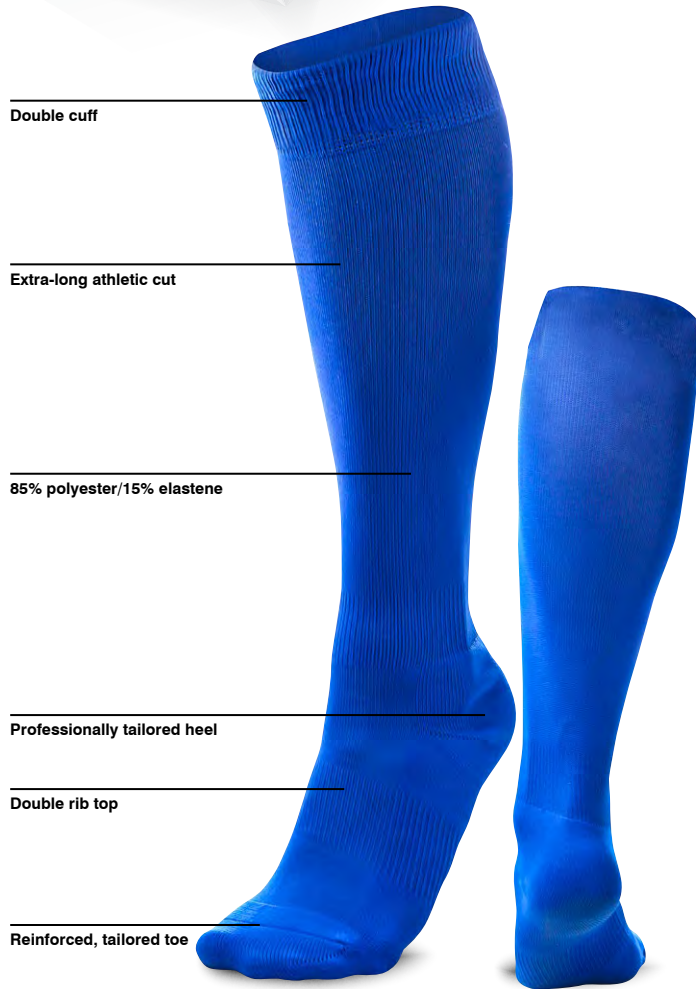

BASEBALL SOCKS

BASEBALL

UMPIRE

SOFTBALL

BAGS

FOOTBALL

BASKETBALL

SOCCER

TRAINING

SPORTSWEAR

VOLLEYBALL

LACROSSE

OFFICIALS

PHYSICAL ED.