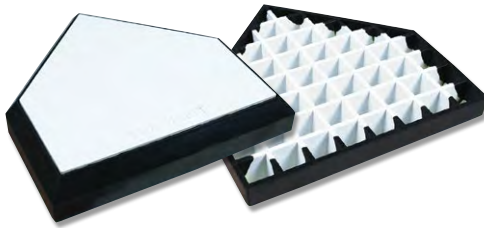

Professional Home Plate Waffle Bottom

- Official size
- Constructed so plate can be buried for permanent installation
- All-rubber construction makes this the most durable plate available
- UV-resistant rubber

B035W - $134.60