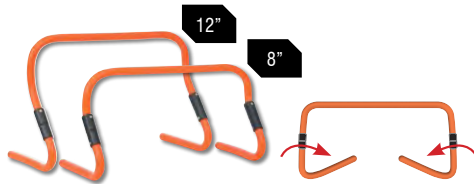

AGILITY & STRENGTH TRAINING

Speed Chute

- Speed chute creates resistance as a person runs and is an effective system for increasing speed, endurance, and lower body strength
- Waist band easily adjusts for a comfortable fit
- Chute is made of heavy-duty nylon and comes in a convenient carrying bag

A823 - 48" - $31.70/EA
A822 - 40" - $29.00/EA

Collapsible Speed Hurdles

- Hurdles adjust from 8" to 12"
- Made of durable lightweight PVC
- Folds quickly for storage
- Set of 5

A813 - Set of 5 - $65.30