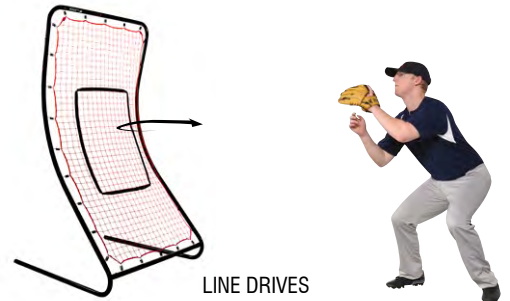

Infinity Rebound Screen

- Black powder coated steel tube frame
- Weatherized 30 ply orange PE. net with 1 1/4" mesh
- Strike zone outline and stakes included
- Easy set-up

NB26 - 72" x 42" - 1 1/4" steel tube frame - $110.00
NB28 - 54" x 36" - 1" steel tube frame - $77.30

BASEBALL

SOFTBALL

LACROSSE