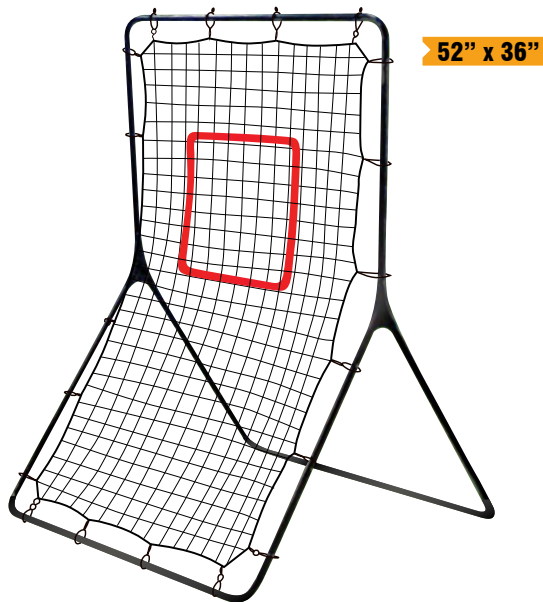

52" x 36"

Rebound Screen

- Returns baseballs & softballs as ground balls, line drives or pop-flys
- Durable 1" steel tube construction with P.E. net
- Easy assembly
- Strike zone outline included

NB24 - 52" x 36" - $46.10

Virtual Catcher/Rebounder

- Baseball catcher and rebound screen on one frame
- Mesh bag collects balls
- Easy pushpin assembly

NM25 - 52" x 36" - $61.30