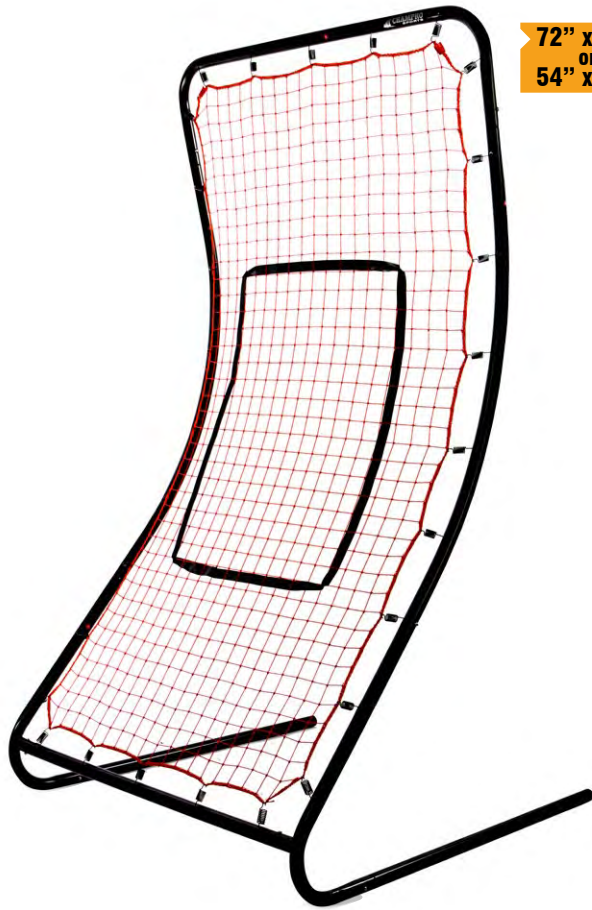

BE READY FOR ANY PLAY

WITH INFINITY REBOUND SCREENS

72" x 42"
or
54" x 36"