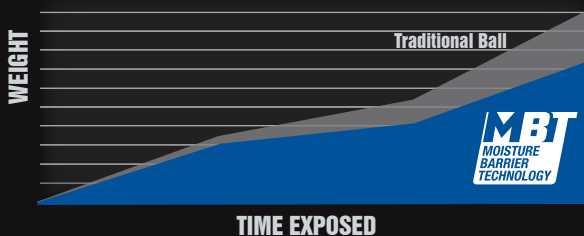

Baseball Belt

- Adjustable baseball belt
- Adult adjusts from 24" to 48"
- Youth adjusts from 18" to 34"
- Includes retail packaging

A060 - 1.5" Wide leather tab - Adult - \$4.80/EA
 A060Y - 1.25" Wide leather tab - Youth - \$4.80/EA
 A062 - 1.5" Wide synthetic tab - Adult - \$4.50/EA
 A062Y - 1.25" Wide synthetic tab - Youth - \$4.50/EA

MBT
**MOISTURE
 BARRIER
 TECHNOLOGY**

PLAY LONGER

WITH MBT BASEBALLS

MBT baseballs perform better and last longer!

Moisture Barrier Technology, or MBT, increases the useful life of a baseball by protecting it from the harmful effects of moisture. MBT is a thin, flexible, polyurethane liner that is applied to the ball just below the cover to prevent moisture from penetrating the yarn winding. CHAMPRO Sports MBT baseballs perform better and last longer!