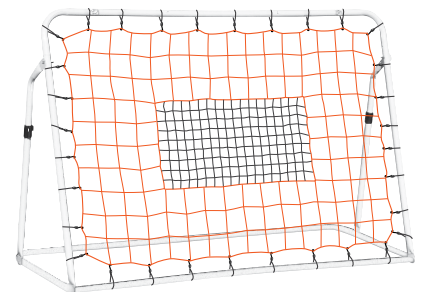

Adjustable Soccer Rebounder

- Easily adjustable angles for a variety of ball return options from 90 to 45 degrees
- All-weather net with center target zone
- Powder-coated, heavy-duty steel tubing
- Includes 4 galvanized ground stakes

NS13 - 6' X 4' - $121.10/EA