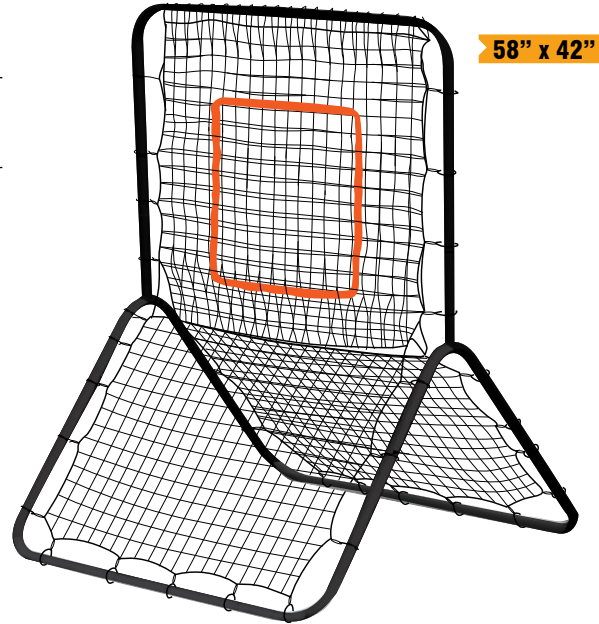

Pitchback

- Powder coated steel tube frame
- Weatherized 30 ply P.E. net with 1 1/4" mesh
- Strike zone outline included

NB10 - 58" x 42" - $88.20

58" x 42"