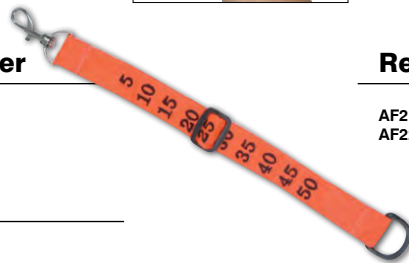

Chain Clip/Yard Marker

- ▲ Orange nylon
- ▲ Black plastic slider marks the yardage from 0-50 in 5 yard increments
- ▲ End metal clip to fasten to chain
- ▲ 14" long

AF51 - $91.20/DZ

Referee Wallet

AF21 - Top Flip - 29.90/DZ
AF22 - Book Flip - 29.90/DZ