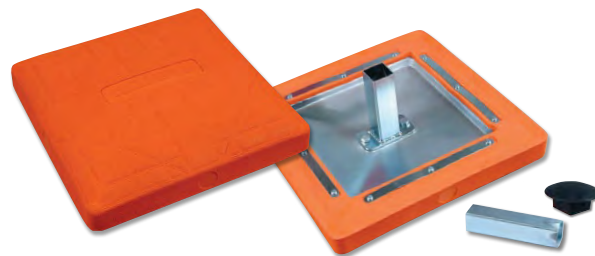

Pro Style Molded Optic Orange Safety Base

- ▲ Can be positioned beside B001X or B002 when a double first base is required
- ▲ Tough pebble embossed, UV-resistant rubber top prevents metal spikes from slipping or puncturing the surface of the base
- ▲ Heavy PU. foam pad
- ▲ Reinforced side walls won't collapse even with extreme use
- ▲ Rust-resistant, nickel-plated, triple reinforced steel anchor system and stanchion pan
- ▲ Ground anchor and base plug included

B003 - 15" x 15" x 3" - $106.60

B001H - Replacement Stanchion - $16.00