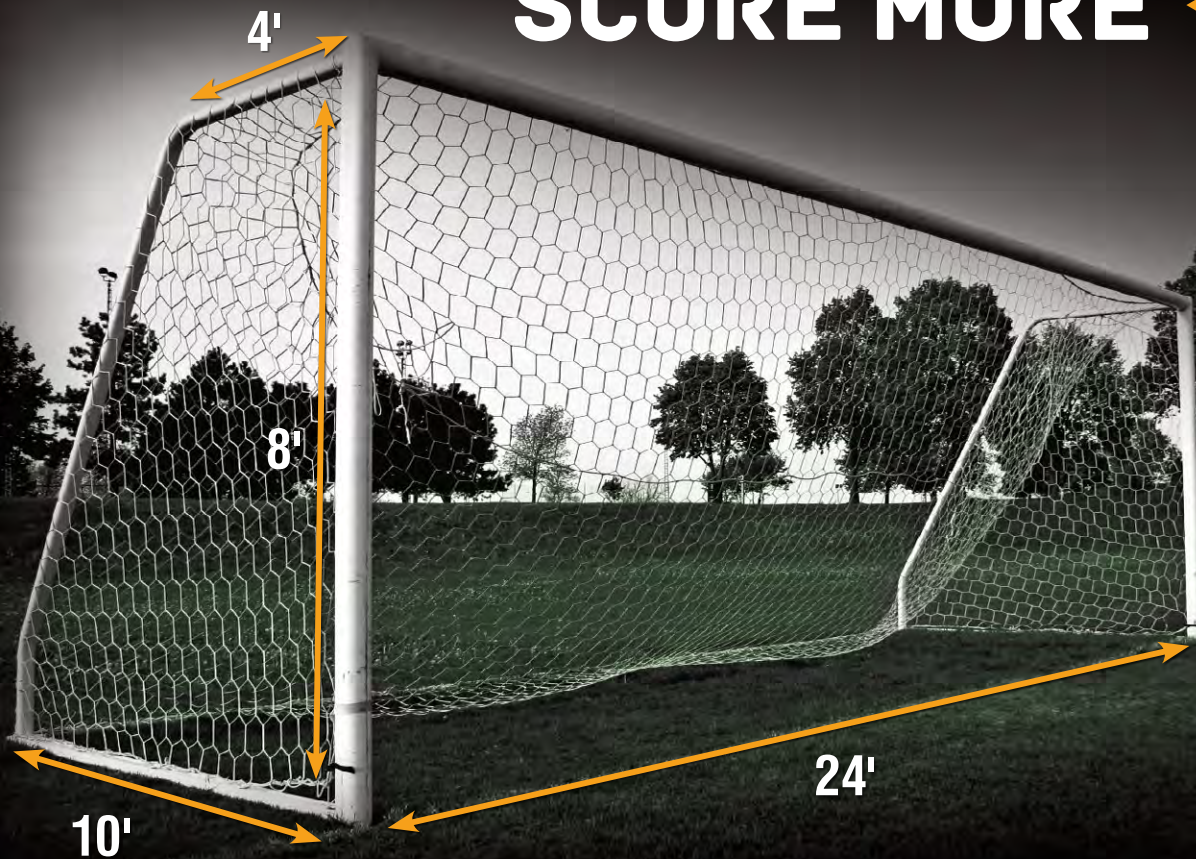

Includes carry bag

BASEBALL
UMPIRE
SOFTBALL
BAGS
FOOTBALL
BASKETBALL
SOCCER
TRAINING
SPORTSWEAR
VOLLEYBALL
LACROSSE
OFFICIALS
PHYSICAL ED.