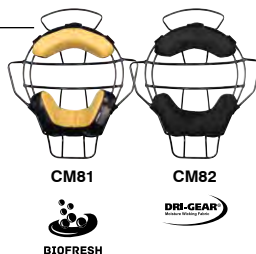

CM81
BIOFRESH

CM82
DRI-GEAR®

Lightweight Umpire Masks

- ▲ Lightweight hollow wire steel frame with Ergo-Fit pads
- ▲ Weighs 18 oz.
- ▲ Ear, throat & oversized forehead extensions
- ▲ Harness included
- ▲ Available in black and silver

CM71 - Bio-Fresh - $64.00
CM72 - DRI-GEAR® - $56.00