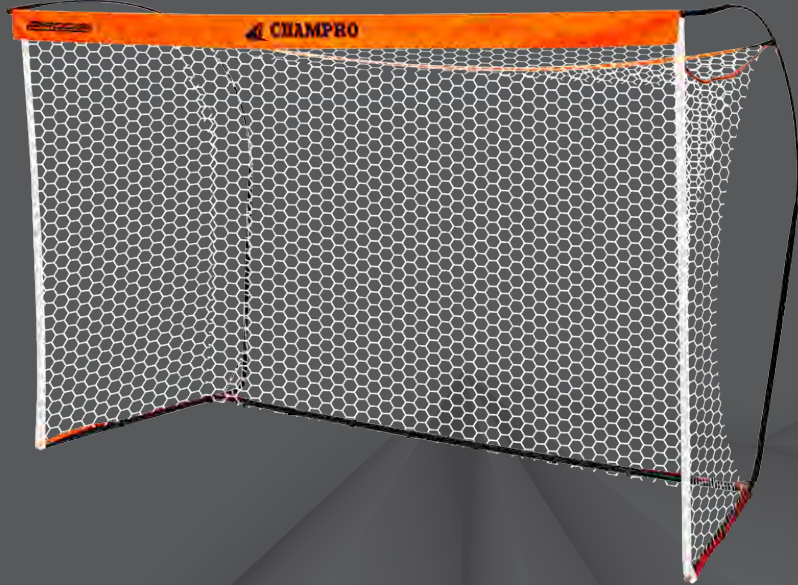

NEW! PRODIGII SERIES PRO STYLE GOAL

- Introducing the NEW Champro Prodigii Pro Style Soccer goal. Bring this professional style goal to your field, from youth to skilled players alike. Play with confidence as you score on the pro style goal.
- Break down and pack easily into carry-bag for easy transport from field to field.
- Constructed of shock-corded fiberglass poles and durable steel base
- Includes stakes and nylon carry-bag with drawstring closure
- Assembles & folds up in minutes

NS39I - Individual - 6' X 4' - $69.99

Deluxe Fold-Up Goal

- Fully collapsible 6' x 4' steel tube frame folds into compact carrying size in minutes
- Steel sleeves protect hinges during use & slide back so goal can collapse
- Durable 1½" steel frame with 30 ply PE. net with 2" net
- Includes 600D carry bag with nylon web straps & zipper closure
- Anchor stakes included
- Sold individually

NS11 - 6' X 4' - $176.00/EA