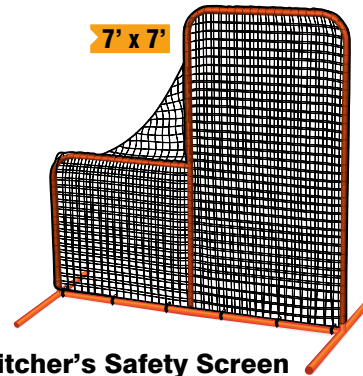

BRUTE Pitcher's Safety Screen Ideal for Batting Cages

- Reversible "L" shape for right or left handed pitchers
- Durable 1.5", 13.5 gauge steel tube frame
- Extra strength 60-ply, envelope style P.E. net
- Easy pushpin assembly
- Ideal for use in a batting cage

NB183 - 7' x 7' - $240.00
NB183RS - 7' x 7' Replacement Screen - $110.00

5-YEAR
FRAME
GUARANTEE
2-YEAR
NET