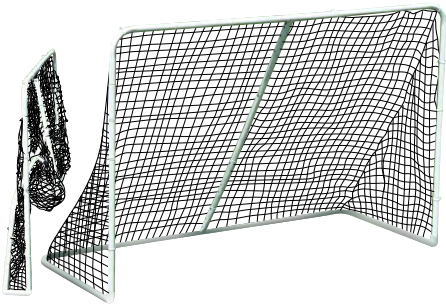

NS25 - 12' X 6' - \$234.00/EA

Durable steel frame

All weather net

Easy assembly,
no tools required!

Fold-Up Practice Goal

- ▶ 1 1/4" steel frame
- ▶ 30 ply PE. net with 1 1/4" mesh
- ▶ Folds for easy storage
- ▶ Anchor stakes included