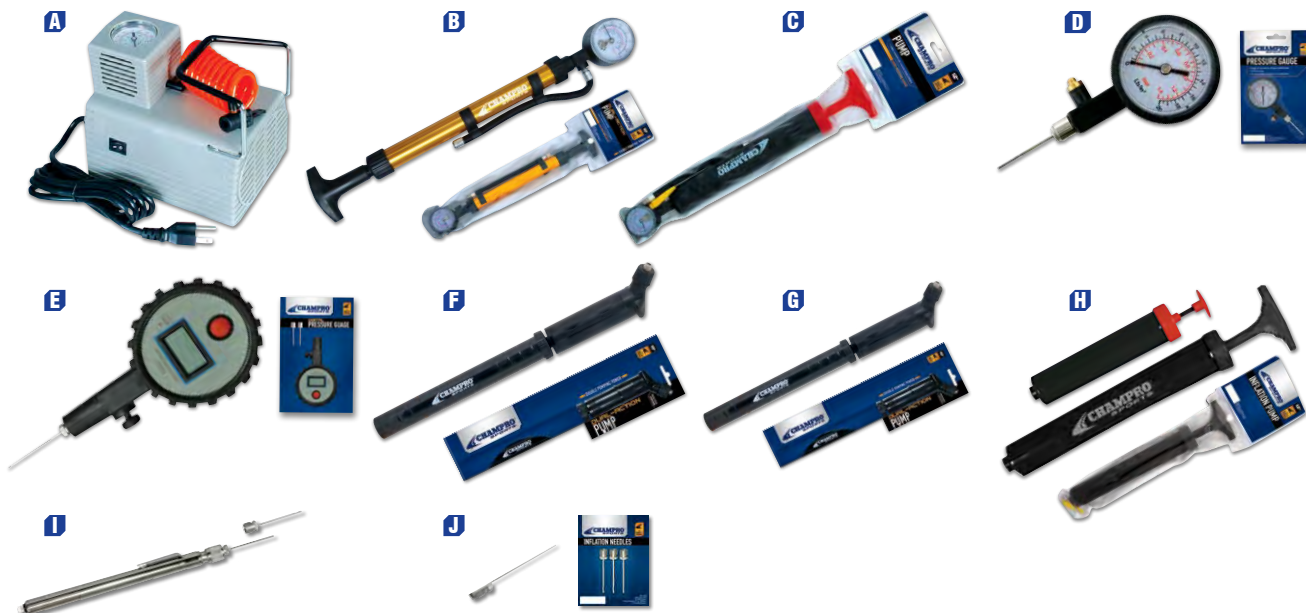

INFLATION PUMPS

A Electric Pump ▲ 1/8 horse power, high output, built-in pressure gauge | **A147** - $186.60

B Dual Action Pump with Pressure Gauge ▲ Durable aluminum cylinder, gauge measures air pressure during inflation | **A146** - 10" - $27.40

C Pump with Pressure Gauge ▲ Gauge measures air pressure during inflation | **A141PG** - 12" - $18.30

D Pressure Gauge with Release Button ▲ Sturdy tubular construction, brass fittings | **A149** - $13.30

E Heavy Duty Digital Pressure Gauge with Release Button ▲ Specifically made for inflated balls, pressure range: 0.05 - 19.95 PSI, highly accurate (Accuracy: +/-1%) | **A159** - $39.99

F Dual Action Pump ▲ Needle stores inside pump | **A144** - 8" - $8.00

G Dual Action Pump ▲ Needle stores inside pump | **A142** - 10" - $8.70

H Inflation Pump ▲ Sturdy tubular construction, brass fittings | **A141** - 12" - $7.40 | **A143** - 6" - $5.80

I Inflation Gauge | **A148** - $7.40

J Inflation Needles | **A145** - 100 Needles - $32.00/PK | **A145B** - 3 Per Card - $8.70