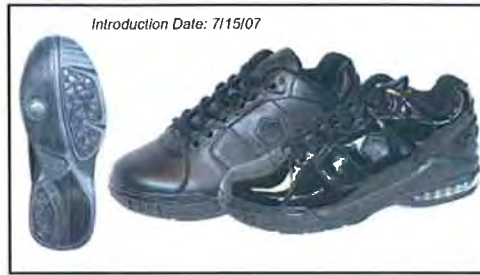

See Below

Shoes

See Page 6

Socks

#B35

Shirts

- #B10 – V-Neck Mesh
- #B15 – V-Neck Regular
- #WB15 – Women's V-Neck Regular
- #PB15 – V-Neck Basketball

Flex Belt

(Keeps your Shirt in your Slacks)
#B30

Whistles/Lanyards

SHOES

6

Field Shoes Cleated traction for all surfaces. Cushioned mid-sole. Available in regular or patent leather. In (D) or (EE) widths.

Court Shoes Air-pac cushioning in the heel provides exceptional comfort on the court. Available in regular grain or patent leather. In (D) or (EE) widths.

The "Plateman" line Lightweight hardened toe protective shoes for behind the plate. Fully cushioned with multi-surface sole that provides great traction in all weather and field conditions. (D) widths available in low cut regular or patent leather and mid cut regular or patent leather. (EE) Width available in both regular leather shoes.