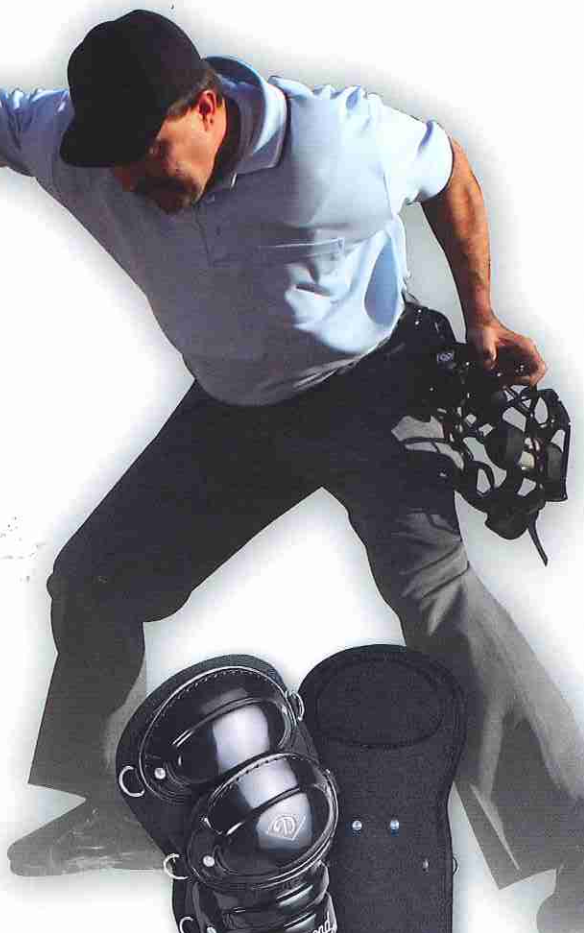

DLG-UXS

- Double knee protection
  Posi-Fit size: 17"

DLG-US

- Double knee protection