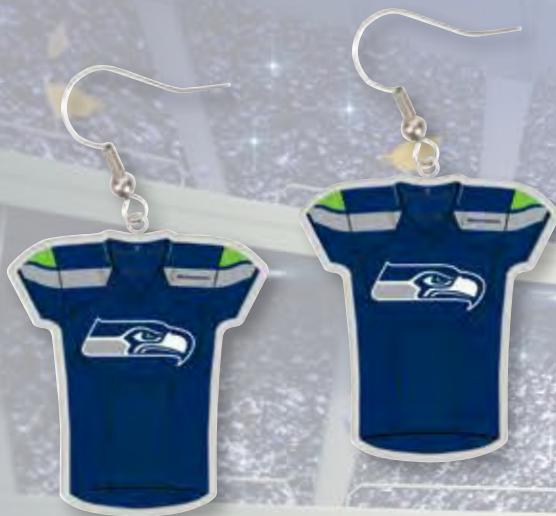

# Jewelry

- A. Teardrop Wire Earrings
- B. Round Wire Earrings
- C. Team Logo Wire Earrings
- D. Team Helmet Wire Earrings
- E. Team Jersey Wire Earrings
- F. Team Player Wire Earrings
- G. Round Earrings
- H. Team Logo Earrings
- I. Team Helmet Charm Necklace
- J. Team Logo Charm Necklace
- K. Team Logo Leather Necklace
- L. Team Helmet Charm Bracelet
- M. Team Logo Charm Bracelet
- N. Team 5-Charms Bracelet
- O. Team Survival Bracelet

A

B

C

D

E

F

G

H

# Jewelry

M

T

W

# Magnets

- A. *New* Metal Clip Magnet
- B. Felt Magnet 2.5" x 4.5"
- C. *New* Cut to Logo Chrome Die-Cut Magnet 6" x 9"
- D. Premium Acrylic Magnet
- E. Sport Dotts™ Magnets 2-Pack
- F. Fridge Magnets 2" x 3" 2-Pack
- G. Cut to Logo Die-Cut Magnet 4.5" x 5"
- H. Cut to Logo Die-Cut Magnet 5" x 9" 2-Pack
- I. Cut to Logo Magnets 11" x 11" 3-Pack