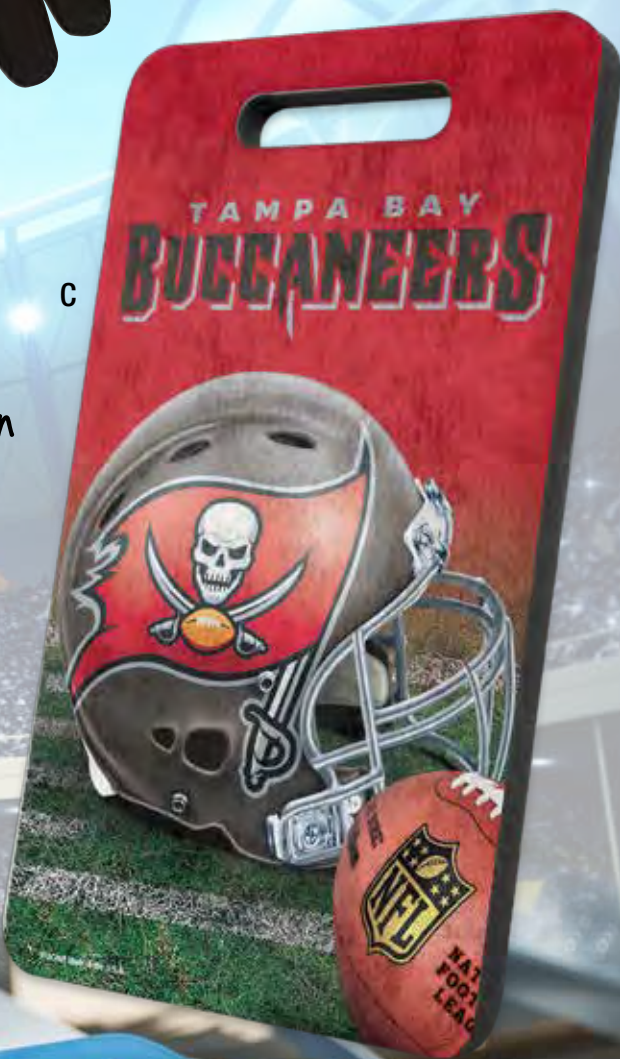

# Gloves - Foam Cushion

A

B

- A. Sport Utility Gloves
- B. Technology Gloves
- C. Foam Cushions 10" x 17"

C

For use in the garden or at the game!

# Flags

Ask about exclusive flag designs!

- A. *New* Deluxe Flags 3' x 5'
- B. Flag 3' x 5'
- C. 2-Sided Vertical Banner 28" x 40"
- D. Vertical Banner 27" x 37"
- E. Stick Flag 12" x 18"
- F. Car Flag 11.75" x 14"
- G. Small Flag 11" x 15"