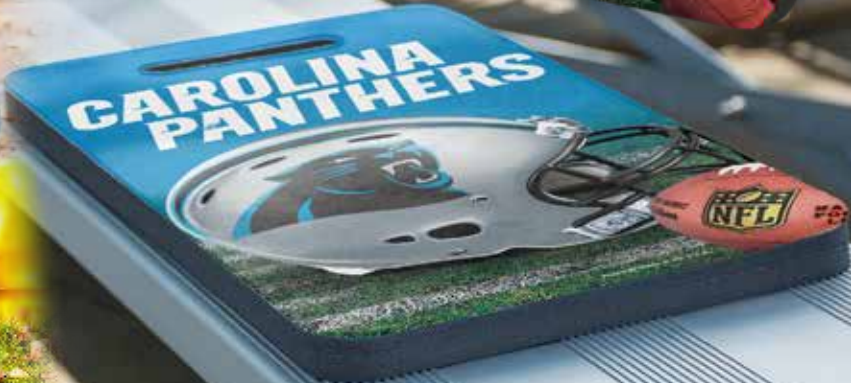

# Flags

Ask about exclusive flag designs!

- A. *New* Deluxe Flags 3' x 5'
- B. Flag 3' x 5'
- C. 2-Sided Vertical Banner 28" x 40"
- D. Vertical Banner 27" x 37"
- E. Stick Flag 12" x 18"
- F. Car Flag 11.75" x 14"
- G. Small Flag 11" x 15"