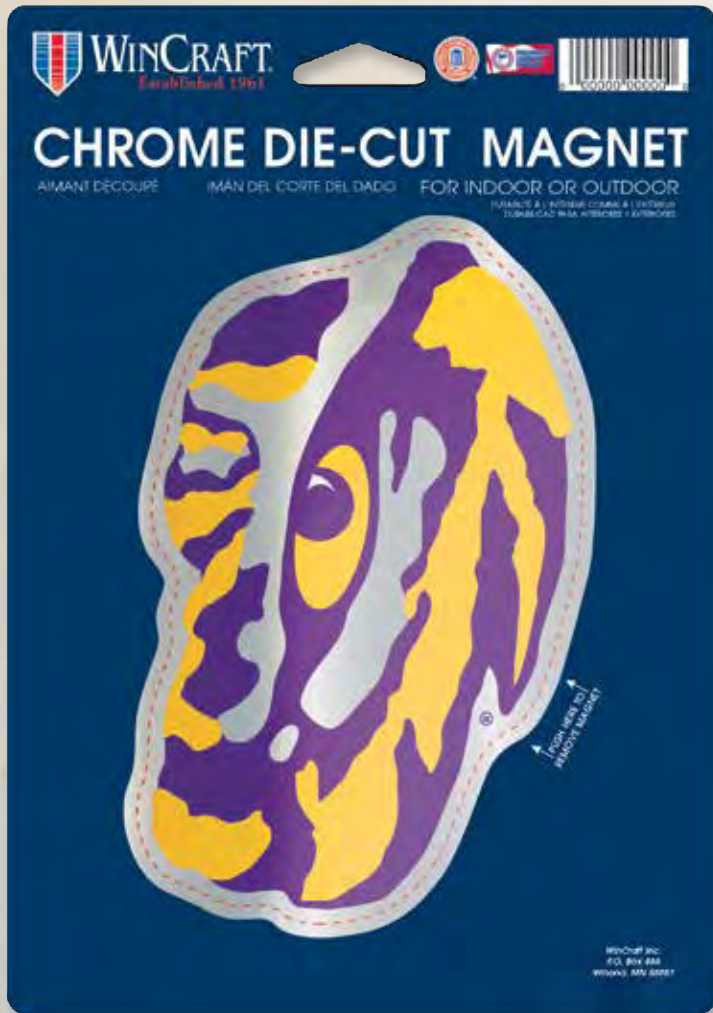

I

J

K

L

- A. **New** Felt Magnet 2.5" x 4.5"
- B. **New** Metal Clip Magnet
- C. Chrome Die-Cut Magnet 6" x 9"
- D. Premium Acrylic Magnet
- E. **New** Sport Dotts™ Magnets 2-Pack
- F. Fridge Magnets 2" x 3" 2-Pack
- G. Cut to Logo Die-Cut Magnet 4.5" x 5"
- H. Cut to Logo Die-Cut Magnet 5" x 9" 2-Pack
- I. Magnets 11" x 11" 3-Pack

A

New

B

C

D

Side View

E

Side View