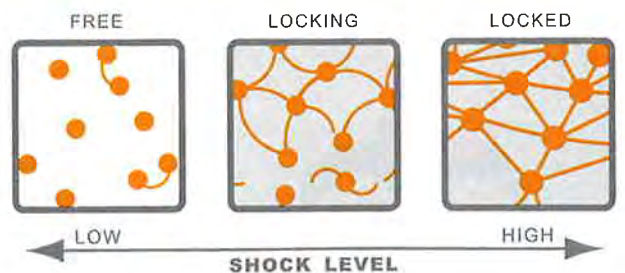

**NEVER
STOP.**

K18

FEATURING

intelligent™
shock absorption

THE **d30 MOLECULES** FLOW WITH YOU AS YOU MOVE. BUT ON IMPACT, THEY LOCK TOGETHER TO ABSORB THE IMPACT ENERGY.

SOFT & FLEXIBLE

LOCKS ON SHOCK

THE NEW K18 LINE OF PROTECTIVE GEAR FEATURES d30 INTELLIGENT SHOCK ABSORPTION MATERIAL.