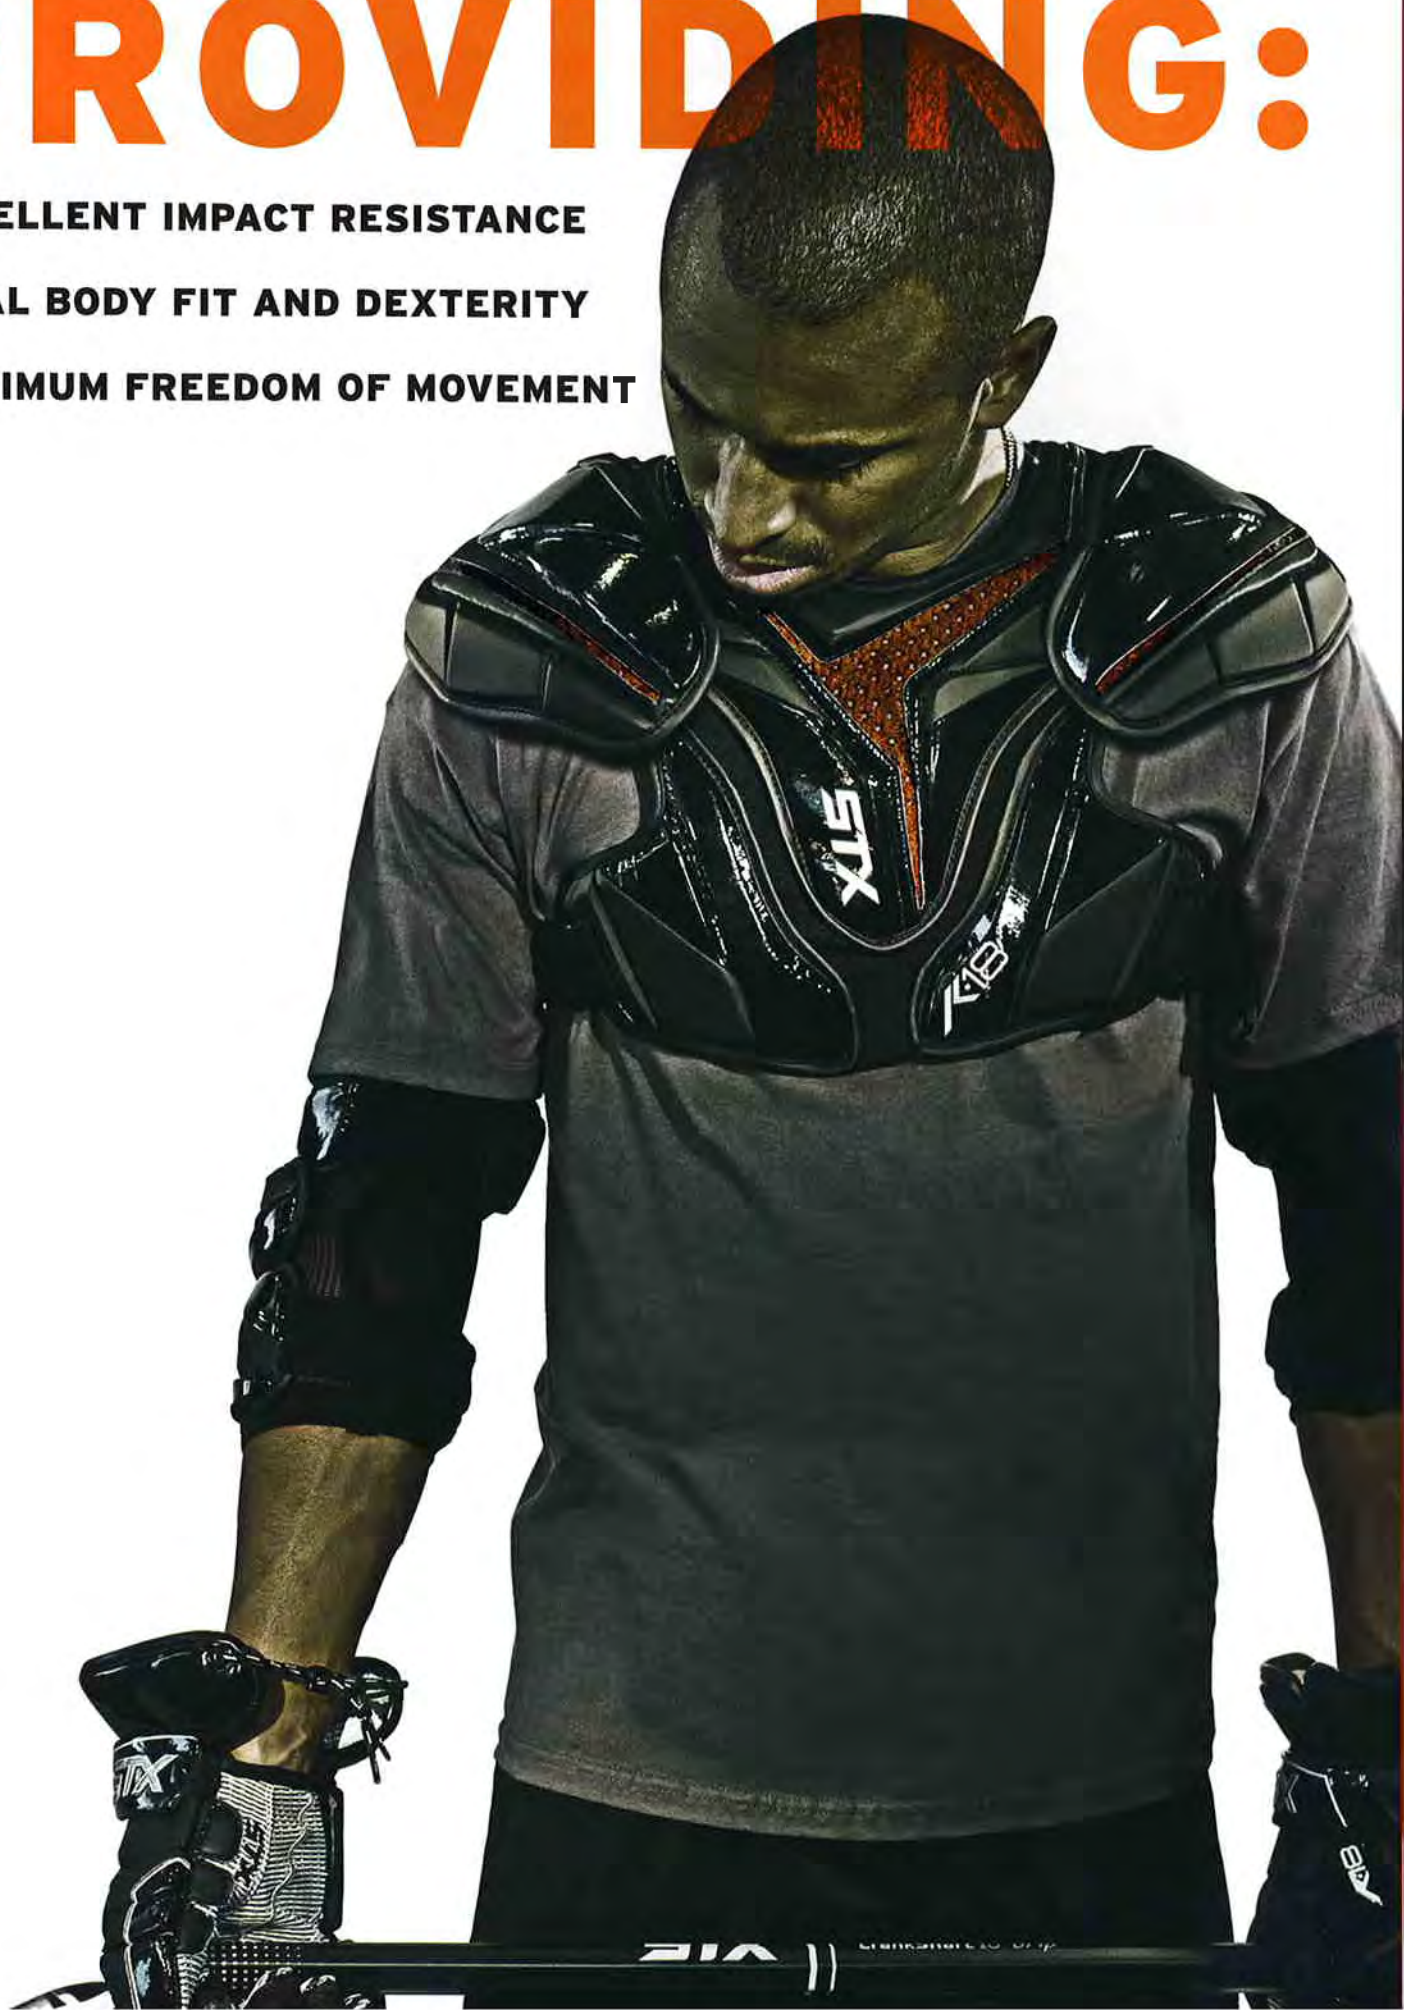

PROVIDING:

- EXCELLENT IMPACT RESISTANCE
- IDEAL BODY FIT AND DEXTERITY
- MAXIMUM FREEDOM OF MOVEMENT