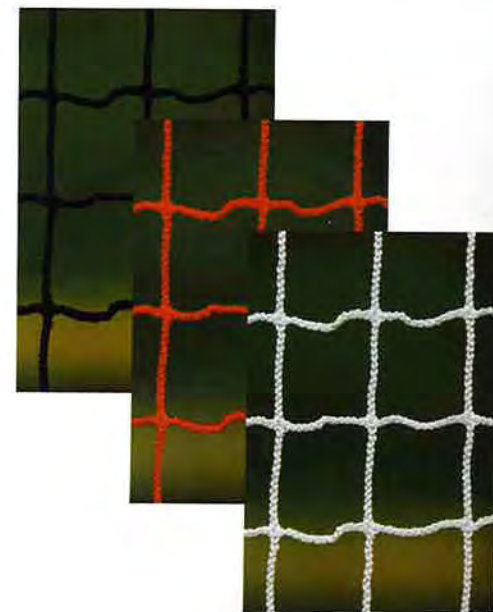

COLLEGIATE LACROSSE NET

Product Codes: 300LPN (White), 300LPNB (Black)

- 3.0mm-high extension polyester lacrosse net
- Official size, 6' x 6' x 7'
- High school and college-level practice net
- Brine pocket net design for easy installation
- Triple-stitched bindings for increased durability
- Includes quick fasteners and lacing cord

PRACTICE LACROSSE NET

Product Codes: 200LPN (White), 200LPNB (Black), 200LPNO (Orange)

- 2.5mm-high extension polyester lacrosse net
- Official size, 6' x 6' x 7'
- Perfect replacement net for backyard goals
- Brine pocket net design for easy installation
- Triple-stitched bindings for increased durability
- Includes quick fasteners and lacing cord