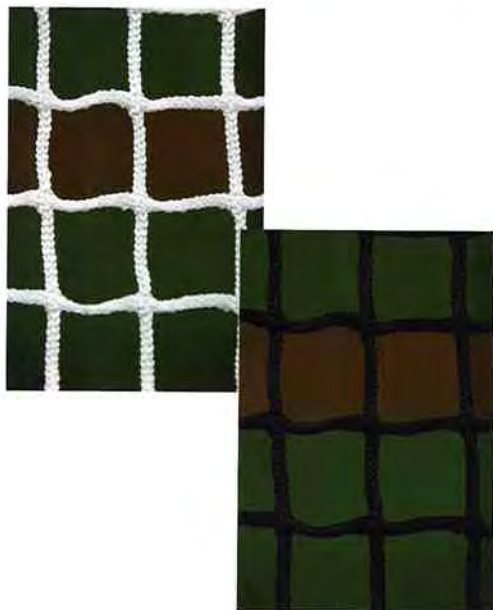

Product Codes: 400L (White), 401L (Black)

- 4.0mm-high extension polyester box lacrosse net
- Official size, 4'6" x 4'
- Will fit on 4' x 4' indoor box lacrosse goal
- Triple-stitched bindings for increased durability
- Includes quick fasteners and lacing cord

COLLEGIATE LACROSSE NET

Product Codes: 300LPN (White), 300LPNB (Black)

- 3.0mm-high extension polyester lacrosse net
- Official size, 6' x 6' x 7'
- High school and college-level practice net
- Brine pocket net design for easy installation
- Triple-stitched bindings for increased durability
- Includes quick fasteners and lacing cord