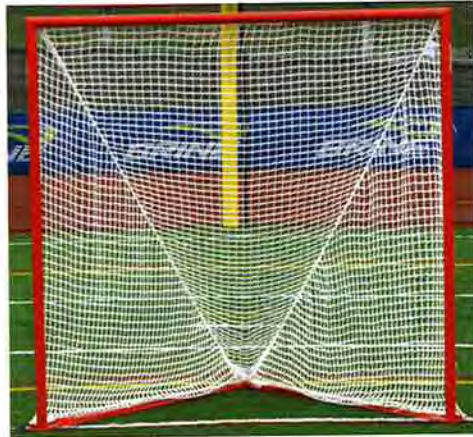

- Soft, stretchable neoprene sleeve provides added comfort and protection

GOALS, NETS AND TRAINING DEVICES

PROFESSIONAL GAME GOAL

Product Code: LG590-NN

- Official game goal of the NCAA Championships
- Official size, 6' x 6' x 7'
- Heavy-duty 1.9" powder-coated steel pipe 4" flat base bar
- Welded lacing bar for easy attachment
- Sturdy two-piece construction
- Net not included
- Truck delivery only

COLLEGIATE GAME GOAL

Product Code: LG580-NN

- Collegiate and high school-level game goal
- Official size, 6' x 6' x 7'
- Sturdy two-piece construction
- Heavy-duty 1.9" powder-coated steel pipe 3" flat bar
- Detachable steel string bars
- Truck delivery only