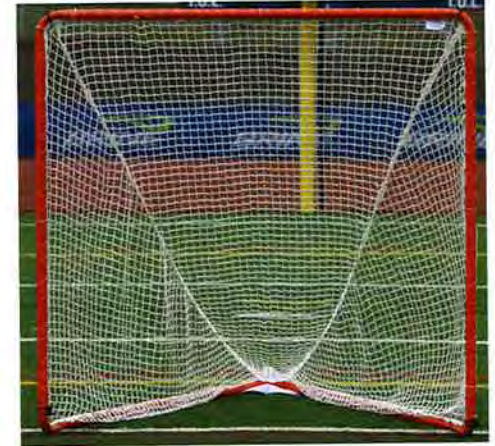

- Soft, stretchable neoprene sleeve provides added comfort and protection

GOALS, NETS AND TRAINING DEVICES

PROFESSIONAL GAME GOAL

Product Code: LG590-NN

- Official game goal of the NCAA Championships
- Official size, 6' x 6' x 7'
- Heavy-duty 1.9" powder-coated steel pipe 4" flat base bar
- Welded lacing bar for easy attachment
- Sturdy two-piece construction
- Net not included
- Truck delivery only

COLLEGIATE GAME GOAL

Product Code: LG580-NN

- Collegiate and high school-level game goal
- Official size, 6' x 6' x 7'
- Sturdy two-piece construction
- Heavy-duty 1.9" powder-coated steel pipe 3" flat bar
- Detachable steel string bars
- Truck delivery only