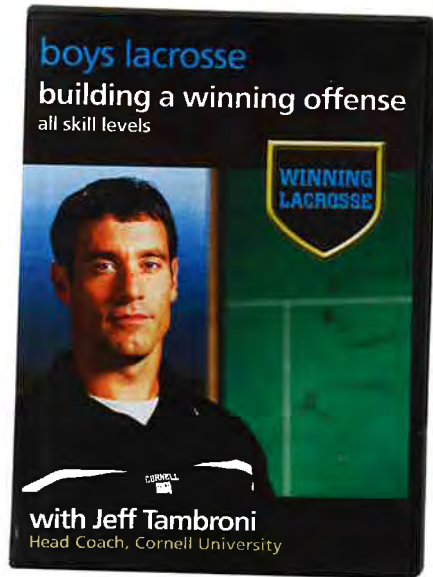

DVDs

WINNING LACROSSE DVD

Product Codes: LACWLD7
(beginner version), LACWL27
(intermediate version),
LACWLD8 (advanced version)

- Featuring Jeff Tambroni,
  head coach of Cornell Univer-
  sity
- Skills and drills for the
  beginner, intermediate
  and advanced player