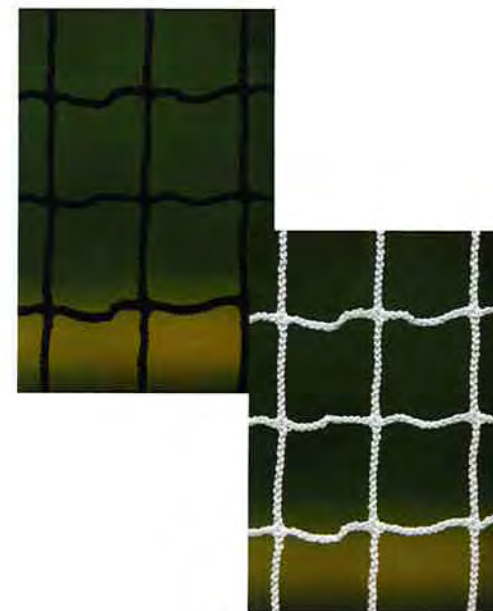

10' x 30' BACKSTOP REPLACEMENT NET

Product Codes: LBSNET8

(White), LBSNET8-BL (Black)

- Measures 10' x 30'
- 2.5mm-high extension polyester net
- 1.25" heavy-duty steel upright poles
- Includes tie-down ropes and stakes
- Goal not included