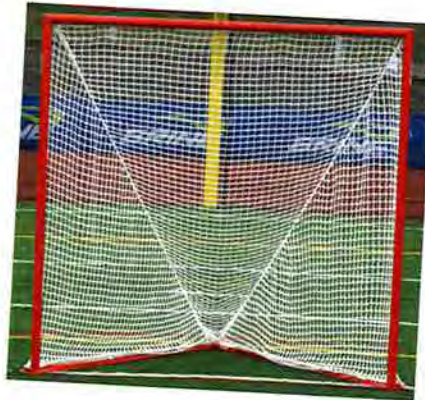

GOALS, NETS & TRAINING DEVICES

PROFESSIONAL INDOOR BOX GOAL

Product Code: LG575-NN

- Same goal used in professional indoor box lacrosse
- Official size, 4'9" x 4' x 5'
- Heavy-duty 1.9" powder-coated steel pipe 4" flat base bar
- Welded lacing bar for easy net attachment
- Net not included