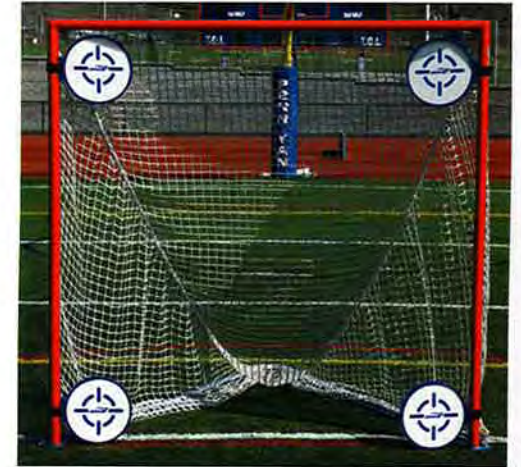

SHOOT AND SCORE ARCADE

Product Code: LSTSSA8

- Arcade-style target training — play against your friends
- Numbered holes for point scoring and built-in ball return system
- Attaches to any 6' x 6' lacrosse goal
- Goal and net not included

TRAINING DEVICES

BOX SHOOT AND SCORE ARCADE

Product Code: LBOXSSA9

- Arcade-style target training
- Numbered holes for point scoring and built-in ball return system
- Attaches to a 4' x 4' goal
- Goal and net not included

METHOD TARGET RINGS

Product Code: LBMMTR7

- Helps improve shooting accuracy
- Velcro® attachment works on all goals
- Set of four foam targets
- Goal and net not included

MINI STICKS AND ACCESSORIES

MINI E3