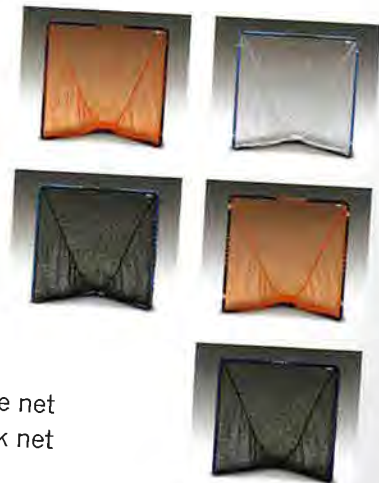

Colors/Models:

- Duke: Royal powder-coat frame, black net
- North Carolina: Baby blue powder-coat, white net
- Johns Hopkins: Baby blue powder-coat, black net
- Syracuse: Navy powder-coat, orange net
- Virginia: Navy powder-coat, orange net