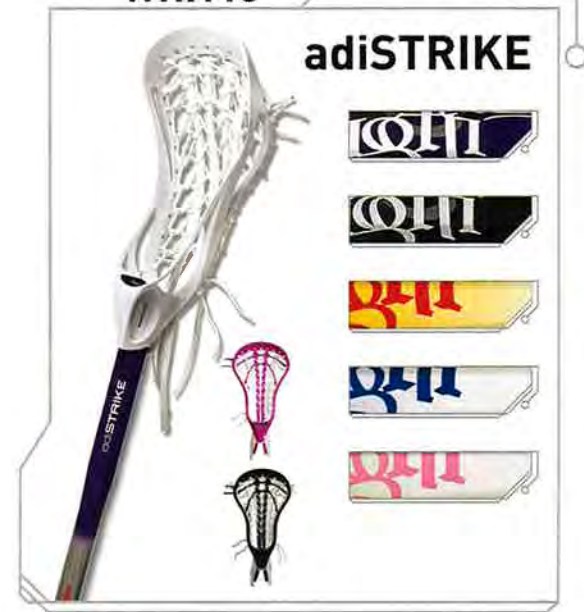

WH.110

WH.110

WH.110

WH.109

HEAD OPTIONS

SHAFT OPTIONS	WH.110 (WHITE)	WH.110 (BLACK)	WH.110 (HOT PINK)	WH.109 (WHITE)	WH.109 (BLACK)	WH.109 (YELLOW)
adiSTRIKE						
Red/Yel/Wht	7851116-32					
Roy/Col/Wht	7851119-32			7851190-32		
Pink/Mint/Wht	7851129-32			7851189-32		
Wht/Grey/Purp	7851156-32	7851198-32	7851179-32			
Grey/Black	7851121-32	7851107-32	7751173-32			
EXCEL WS. 209						
Chrome/Red	7851249-32	7851246-32	7851279-32			
Black/Lime	7851221-32	7851207-32	7851273-32			
Wht/Gold	7851203-32	7851239-32	7851290-32			
VERSA WS. 309						
Chrome/Roy	7851449-32	7851446-32	7851479-32	7851349-32	7851346-32	7851396-32
Black/Yel	7851421-32	7851407-32	7851473-32	7851321-32	7851307-32	7851354-32
Pink/Pink	7851429-32	7851489-32	7851490-32	7851329-32	7851389-32	7851332-32