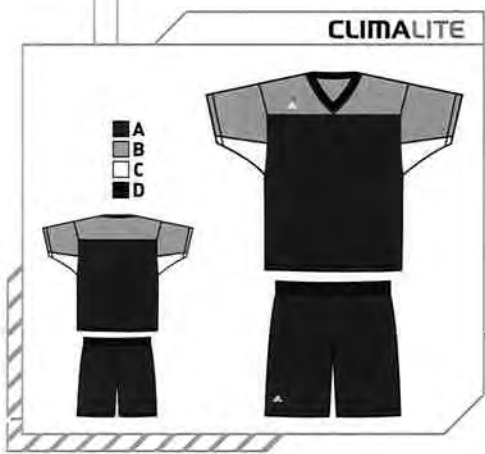

BLACKFOOT

CONSTRUCTION: Custom Sublimated
CUT: Varsity Cut
FABRIC: 3 Fabric Options, see page 20
100% Polyester
NECK: 3 different neck choices, see page 20
COLORS: Any custom dye construction color, see page 20
SIZES: YM - XXL, see page 19
FEATURES: double layer yoke

- 7000312 Custom Sublimated Jersey
- 7040512 Custom Sublimated Short (7" inseam)
- 7040612 Custom Sublimated Short (9" inseam)