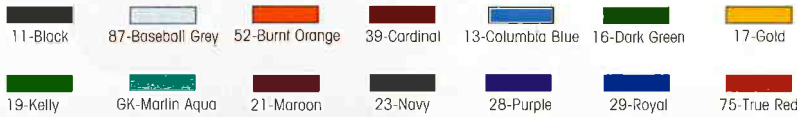

# WAREHOUSE CATALOG

**BIKE**

**R**  
**RUSSELL**  
ATHLETIC

**S**  
**SPALDING**

**ELASTIC BELT** ..... \$6.50

BBBELTO  
 SIZES: One size fits all  
 - 1 1/2" wide elastic belt  
 - Coated split leather tab  
 - Embossed "R" logo  
 - Adjustable

At Once Delivery on all Socks  
 All Socks Sold in Increments of 12 (dozens)

Size	Sock Size	Shoe Size
XS		4 & below
S	8-11	4-10
M	10-13	6-12
L	13-15	12-16
XL		15 & above

**ACRYLIC CREW** ..... \$37.00 dz.  
 Acrylic/Nylon/Polypropylene/Lycra® Spandex  
 RTS100U: 8-11, RTS101U: 10-13, RTS102U: 13-16  
 Sold by the dozen  
 Colors: Black 11, White 34

**COTTON CREW** ..... \$23.50 dz.  
 Cotton/Nylon/Lycra®  
 RTS600U: 8-11, RTS601U: 10-13, RTS602U: 13-16  
 Sold by the dozen

**RTSDGS1 DELUXE GAME SOCK** . \$78.00 dz.  
 Acrylic/Nylon/Lycra® Deluxe Game Sock  
 Sizes M(10-13), L(13-15), XL(15+)  
 Sold by the dozen  
 Colors:  
 WHM White/Maroon  
 WNA White/Navy  
 WPU White/Purple  
 WCA White/Cardinal  
 WRO White/Royal  
 WDG White/Dark Green  
 WTR White/True Red  
 WHI White  
 WKB White/Black  
 WHQ White/Burnt Orange  
 WCA White/Cardinal  
 WDG White/Dark Green  
 WGL White/Gold  
 WKG White/Kelly

**Shoe SIZES:**  
XS (4 & under), S (4-10),  
M (6-12), L (12-16)

- Sold by the dozen
- At once delivery

- B45-Black\*
- L58-Crystal Lime  
Inventory Only
- R46-Iron Red
- N94-Ghost Navy\*
- B57-Palazzo Blue  
Inventory Only
- W53-White\*