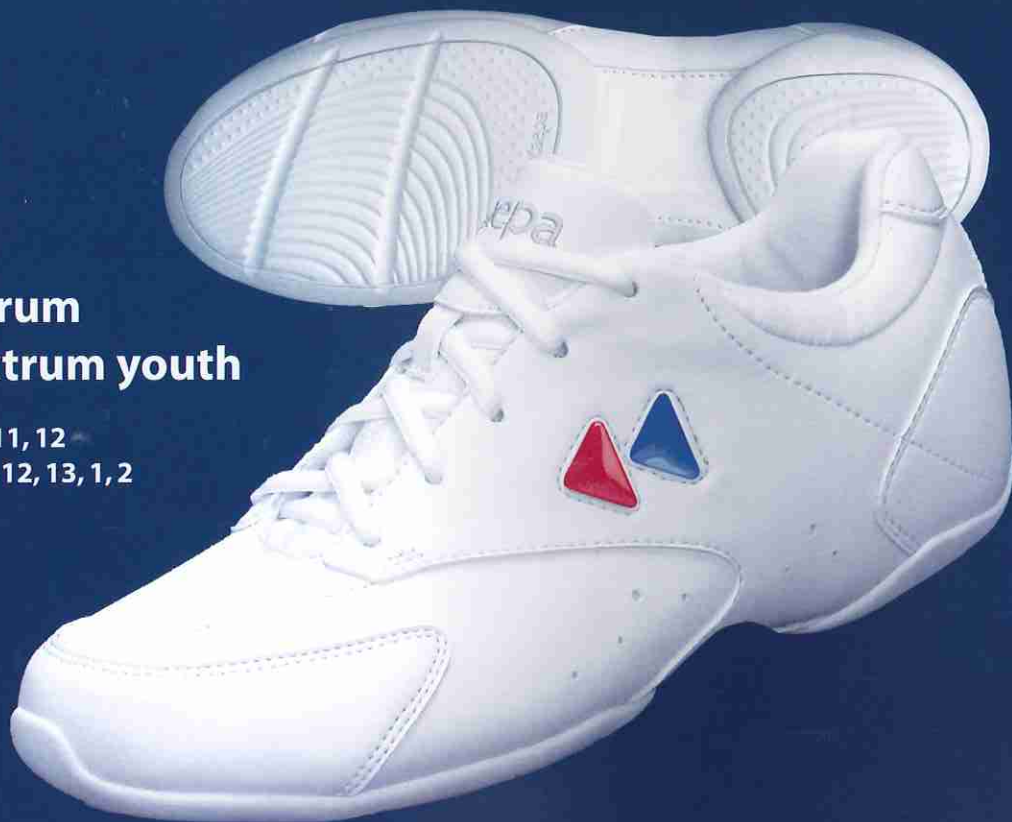

**Upper of lightweight synthetic leather, mesh & webbing for comfort with support and ventilation.**

**Metallic logo treatment.**

**MSTP \$55.**

Secure-Fit provides better fit and comfort.

Foot 30% closer to the floor for more stability.

Sole texture and Finger Grooves for stunt control.

Premium insole removable with APX heel cushion.

**New!**

## 6368 Spectrum 6368y Spectrum youth

Women's Sizes: 4-11, 12  
Youth Sizes 10, 11, 12, 13, 1, 2

3

**Sideline & Competition Level. All surface indoor/outdoor.**

**Premium removable insole absorbs impact & improves cushioning.**