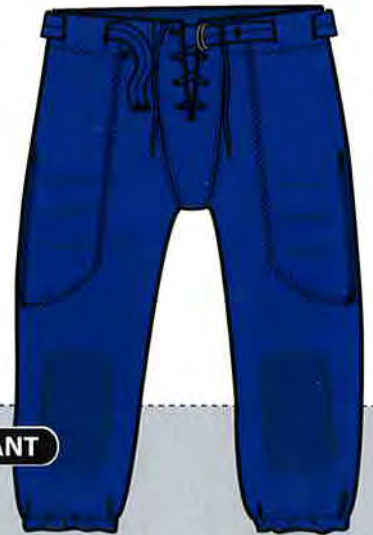

- Heavy weight nylon tricot mesh body with contrast nylon spandex side inserts
- 2 ply nylon dazzle yoke
- Full length
- Elasticized cuffs
- Cover seamed throughout

**jersey is sold undecorated*

7 pad
integrated
pant.

INTEGRATED PANT

FP 10 - ADULT
FP 20 - YOUTH

SIZES (Adult): M - 2XL
SIZES (Youth): XS - 2XL

COLORS: Black, White

- Heavy weight polyester pique fabric
- Easily machine washable
- 5 breathable perforated pads
- 2 hardcore thigh pads
- Self color full belt

easily
machine
washable

Pro mesh
thigh
pockets.

NYLON GAME PANT

FP 15 - ADULT w/slots
FP 27 - YOUTH w/slots
FP28 - YOUTH w/snaps
SIZES (Adult): S - 4XL
SIZES (Youth): XS - 2XL

COLORS (Adult): Black, Dark Green, Lt. Gold, Maroon, Navy, Orange, Purple, Royal, Scarlet, Silver, Vegas Gold, White