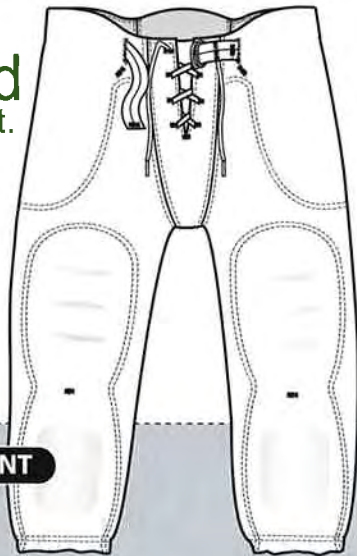

**jersey is sold undecorated*

CUSTOM EXPRESS

FJ 12C - ADULT
FJ 22C - YOUTH

SIZES (Adult): M - 4XL
SIZES (Youth): S - 2XL

COLORS: Black, Dark Green, Lt Gold, Maroon, Navy, Orange, Purple, Royal, Scarlet, Vegas Gold, White

- Heavy weight nylon tricot mesh body with contrast nylon spandex side inserts
- 2 ply nylon dazzle yoke
- Full length
- Elasticized cuffs
- Cover seamed throughout

**jersey is sold undecorated*

7 pad
integrated
pant.

INTEGRATED PANT

FP 10 - ADULT
FP 20 - YOUTH

SIZES (Adult): M - 2XL
SIZES (Youth): XS - 2XL

COLORS: Black, White

- Heavy weight polyester pique fabric
- Easily machine washable
- 5 breathable perforated pads
- 2 hardcore thigh pads
- Self color full belt