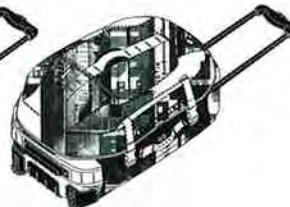

001 - Black	ONE

VERTICAL COMP BAG 3.0

Updated with a streamlined, stowaway carrying-handle, the ballistic nylon Vertical Computer Bag is more functional and travel-friendly than ever. The lightweight design eliminates the bulk of conventional computer briefcases, while offering plenty of storage and attachment options. The padded main compartment fits a laptop up to 15 inches. New low-profile side pockets store cables and cords, while a zippered, self-contained pouch stows loose office items. Travel documents fit in the convenient mesh pocket, and the shielded accessory pocket blocks Radio Frequency (RF) waves to help protect your Bluetooth-enabled PDA or mobile phone from unwanted access.

SMALL DUFFEL

Carry duffel with tuck away backpack straps.

- 21" L x 12" W x 8" D
- 3 modes of carry - hand grip, shoulder strap, backpack straps
- Split main opening allows for easy access to gear
- Lockable zipper pull
- ID tag holster
- Outer zip pocket
- Polyester

92220

	ONE
105 - White/Gray	
001 - Black	
22E - Gry/Brn Hounsth	

CARRY ON ROLLER

Carry on size rolling bag

- 22" L X 14" W X 9.5" D
- 41L capacity
- Telescoping handle
- Split main opening allows for easy access to gear
- Zip accessory mesh pocket inside
- Lockable zipper pull
- 3 wide grip handles
- ID tag holster
- Wheels with sure-grip tread and smooth rolling bearings
- Polyester

92222

	ONE
001 - Black	
22E - Gry/Brn Hounsth	
105 - White/Gray	

105