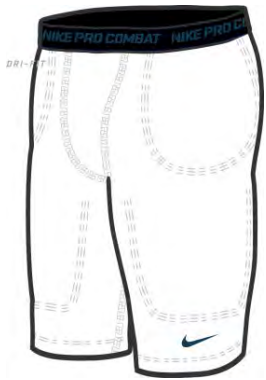

$25.00

W0521

●411524 | NIKE PRO COMBAT COMP 6 POCKET GIRDLE

Body Dri-FIT 170g. 84% polyester/16% spandex plain jersey.

010	010	4/1-9/30	S-XL	■
021	021	4/1-9/30	S-XL	■
100	100	4/1-9/30	S-XL	■