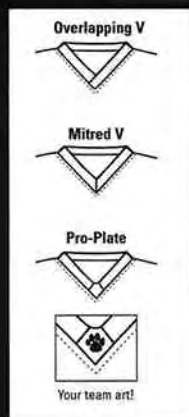

WOMEN'S UNIFORM ORDERING INSTRUCTIONS

1. Choose the Design Style from any of the designs on pages 9-11.
2. Choose the fit from the options below.
3. Choose the neck style from the options below.
4. Choose the fabrics from the option listed below.
5. Choose the colors and assign them to the areas indicated by a letter.
  Areas listed as A, B, C in the line drawings on pages 9-11.
6. Provide us with your artwork and desired location.
  If you do not have logos and lettering already created, our artists can prepare the artwork for you. All lettering and numbering styles can be configured to the specific rules of your governing body.

FOR CUSTOM SUBLIMATED UNIFORMS...

- All colors and artwork will be dyed directly into the fabric.
- Guaranteed never to peel, crack, or fade (using supplied washing instructions).
- Minimum original order is 6 garments of the same design and colors.
- Artwork for names, logo, etc. must be provided in high resolution digital file formats. Please contact Customer Service at 1-800-486-2788 for specifics on art requirements.
- Standard price includes 6 inch number on front, 8 inch number on back, team name and stock logo one location.

NECK OPTIONS

FABRIC OPTIONS

Entire garment is one fabric

Mock Mesh

- 100% polyester
- very soft touch
- dull sheen
- moderate elasticity

Dazzle

- 100% polyester
- soft touch
- high sheen
- limited elasticity

Micro Fiber

- 100% polyester
- very soft smooth touch
- moderate sheen
- high elasticity

COLOR OPTIONS

Maroon
Cardinal
Red
Orange
Athletic Gold
Vegas Gold
Brown
White
Grey
Black
Purple
Navy Blue
Royal Blue
Columbia Blue
Teal
Hunter Green
Kelly Green
Lime Green