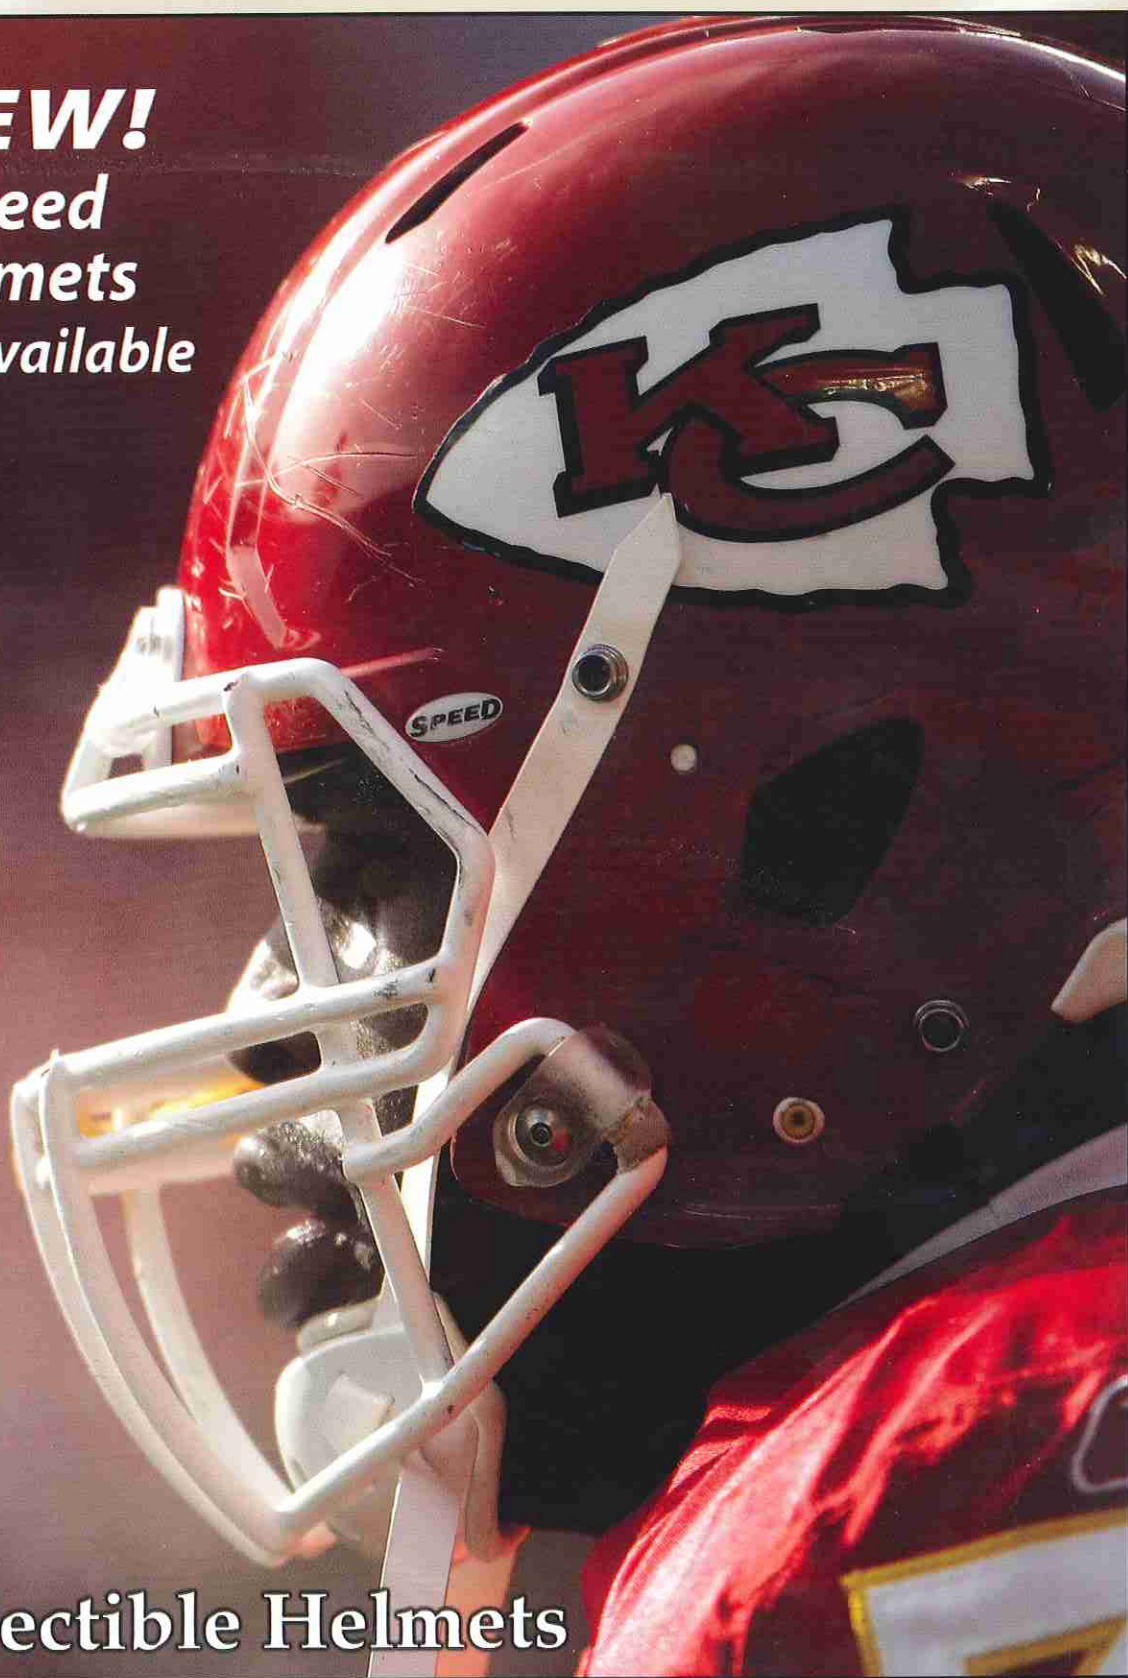

Riddell®

NEW!
Speed
Helmets
Now Available

Collectible Helmets

VSR4 Authentic On-Field Helmets

Great for autographs. Large size shell, steel, polyvinyl-coated Z2B (running back / quarterback) facemask, 4-pt. chinstrap. Official team colors and decals.