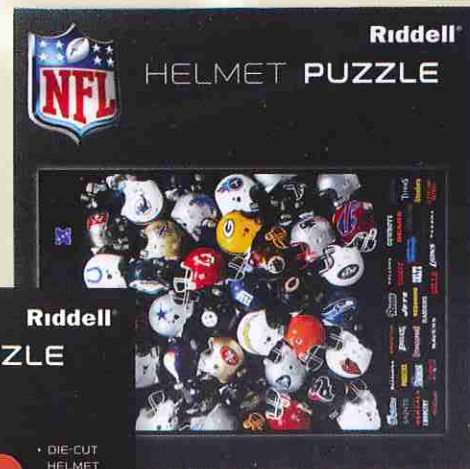

Retail Packages Measure 8" w x 8" h x 2" d