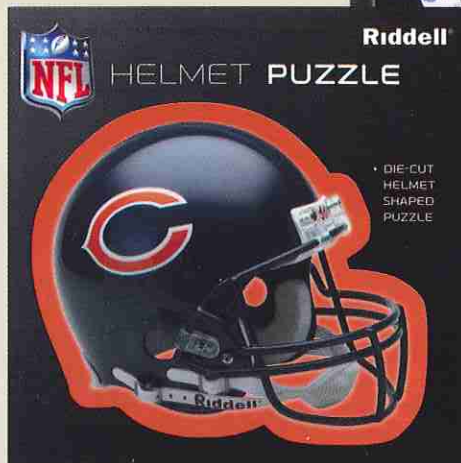

Retail Packages Measure 8" w x 8" h x 2" d