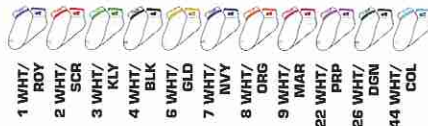

FEATURES

- Paw print design flips down to show cheer anklet
- Choice of coordinating colors

SIZES

- Girls' 7-9, Women's 9-11

1 WHT/ROY
2 WHT/SCR
3 WHT/KLY
4 WHT/BLK
6 WHT/GLD
7 WHT/NAVY
8 WHT/ORG
9 WHT/MAR
22 WHT/PRP
26 WHT/DGN
44 WHT/COL

TWO STYLES IN ONE

MEGAPHONE CHEER SOCK

5016 GIRLS | LIST \$3.80

5026 WOMEN | LIST \$3.90

STYLE

- Megaphone Cheer Sock

FABRIC

- 75% Combed Cotton / 18% Stretch Nylon / 5% Acrylic / 2% Spandex

FEATURES

- Megaphone print design flips down to show cheer anklet
- Choice of coordinating colors

SIZES

- Girls' 7-9, Women's 9-11

1 WHT/ROY
2 WHT/SCR
3 WHT/KLY
4 WHT/BLK
6 WHT/GLD
7 WHT/NAVY
8 WHT/ORG
9 WHT/MAR
22 WHT/PRP
26 WHT/DGN
44 WHT/COL