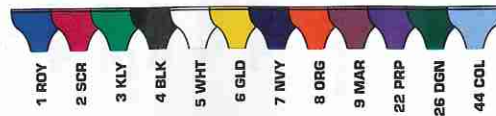

SIZES

- Girls' 2XS-L, Women's 2XS-2XL, Add (2XL-$5)