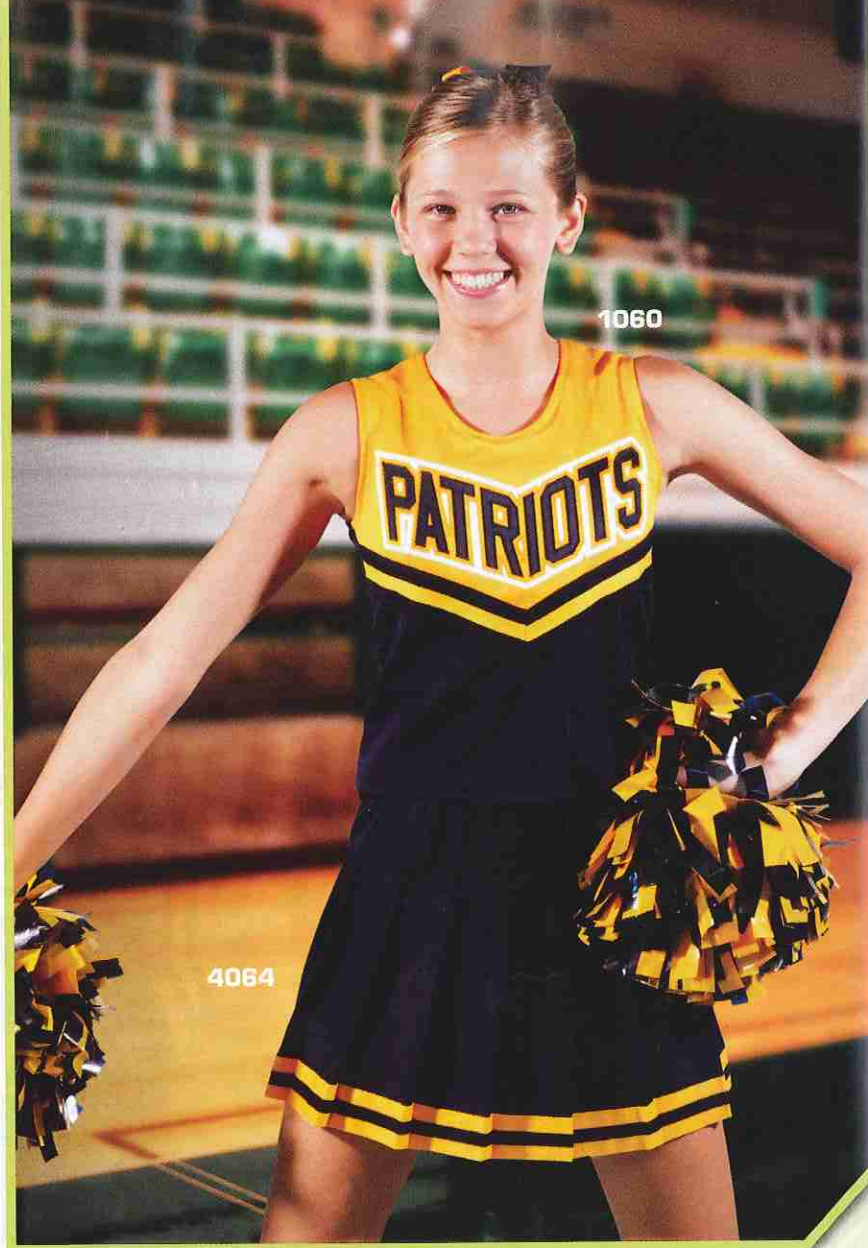

WOMEN'S SKIRT

2XS	22-24
XS	24-26
S	26-28
M	28-30
L	30-33
XL	33-36
2XL	36-39
3XL	39-42
4XL	42-45

1087

SCORPION
BACK VIEW

4081
Skirt, Pg. 29

1060

4064

SCORPION SHELL