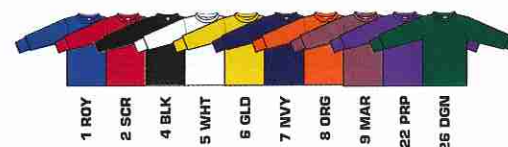

FEATURES

- Ribbed neck and cuffs
- Reinforced construction
- Full length sleeves