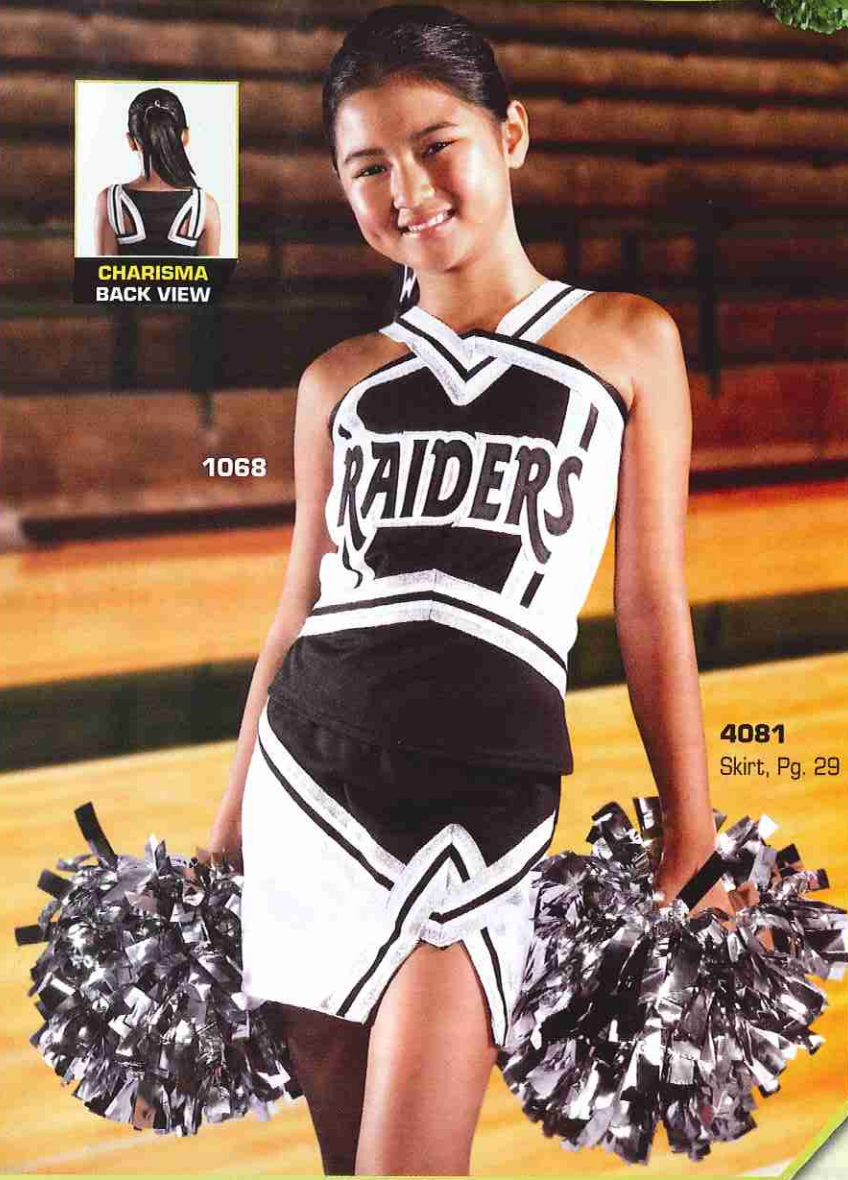

CHARISMA
BACK VIEW

1068

4081

Skirt, Pg. 29

CHARISMA SHELL

1068 GIRLS | LIST \$35.90

1058 WOMEN | LIST \$36.90

STYLE