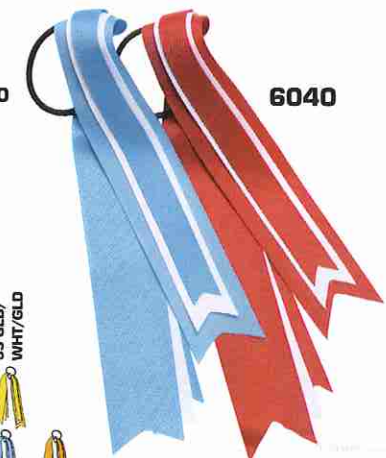

20 MSL
70 MGD

**SOLD INDIVIDUALLY,
NOT IN PAIRS.**

STREAMER CHEER BOW

6040 UNIVERSAL | LIST \$6.90

STYLE

- Streamer Cheer Bow

FABRIC

- 100% Polyester

SIZES

- One size fits all

FEATURES

- 18" long
- Popular cheer design
- Durable elastic hair holder

15 ROY/WHT/ROY
16 ROY/GLD/ROY
25 SCR/WHT/SCR
35 KLY/WHT/KLY
42 BLK/SCR/BLK
45 BLK/WHT/BLK
46 BLK/GLD/BLK
65 GLD/WHT/GLD
75 NAVY/WHT/NAVY
76 NAVY/GLD/NAVY
85 ORG/WHT/ORG
95 MAR/WHT/MAR
225 PRP/WHT/PRP
235 CRD/WHT/CRD
265 DGN/WHT/DGN
445 COL/WHT/COL
995 TXO/WHT/TXO