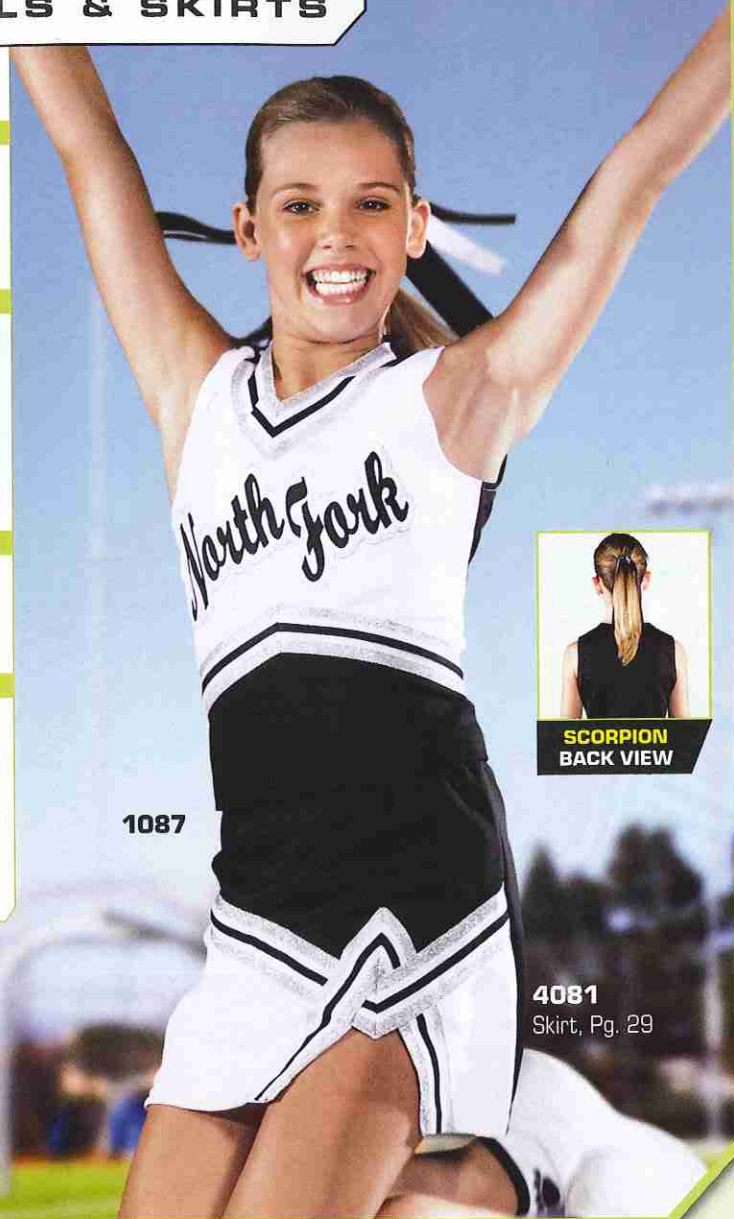

SHELLS & SKIRTS

See page 121 for measurement instructions.

GIRLS' SHELL

2XS	22-24
XS	24-26
S	26-28
M	28-30
L	30-33
XL	33-35

WOMEN'S SHELL

2XS	30-32
XS	32-34
S	34-36
M	36-38
L	38-40
XL	40-42
2XL	42-44
3XL	44-46
4XL	46-48

GIRLS' SKIRT

2XS	16-18
XS	18-20
S	20-22
M	22-24
L	24-26

WOMEN'S SKIRT

2XS	22-24
XS	24-26
S	26-28
M	28-30
L	30-33
XL	33-36
2XL	36-39
3XL	39-42
4XL	42-45

1087

4081
Skirt, Pg. 29