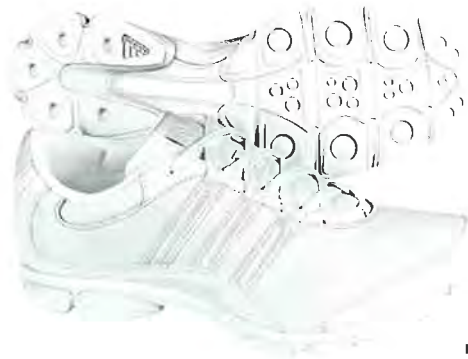

Size: 6.5-16, 17-20 (16-20 sizes for booking program)

Available: at once

018842 white : white

TORSION® SYSTEM
non-marking

Superstar 2G W (Team Colors)

\$75.00

Comfortable and classic, the Superstar 2G handles the look and comfort needed on the sideline. Attached color cards allow you to hook to your school's colors.

Upper: Durable, soft PU-coated leather for long-wearing performance.

Lining: Textile.

Inlay: Molded EVA sockliner.

Midssole: Molded EVA for lightweight cushioning. TPU TORSION® SYSTEM provides bridge support of the arch area, while allowing the foot to flex.

Outsole: Non-marking rubber outsole.

Size: 5-14 **Available:** at once

077088 b white : white

TORSION® SYSTEM
non-marking

Cheer Sport

\$55.00

Comfortable, clean leather upper gives a new lifestyle to cheer products. Neutral color hooks to all team colors.

Upper: Smooth leather for comfort and durability.

Lining: Textile.

Midssole: EVA midssole.

Outsole: Non-marking rubber outsole.

Size: 3-12

Available: at once

non-marking 059611 white : white

SIDELINE t-shirts