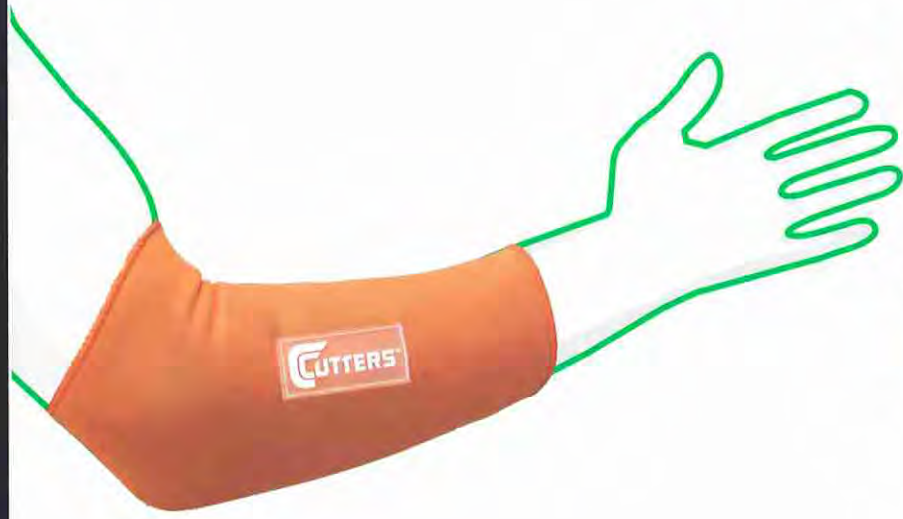

C-FLEX™ Arm Compression

Light-weight arm sleeves. Made with Cutters' exclusive C-FLEX™ Material that provides compression, and keeps your arm warm and ready. Available in most team colors.

- Machine Washable and Dryable
- Sold in Singles

YL/S, M/L, XL/XXL

01 Black	02 Gray
03 White	04 Maroon
05 Red	06 Orange
07 Navy	08 Dark Green
09 Purple	10 Royal
11 Gold	

C-STRIPS™

Reduce glare with Cutters' C-STRIPS™, made with top quality tape and adhesives. Just peel and stick, and you are ready to go. Each package comes with two pairs of logoed C-STRIPS™.

Patent Protected: 5,939,142, 6,096,154, & 6,350,338.