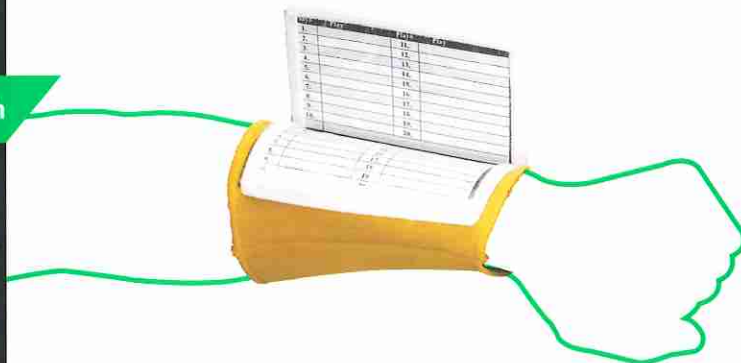

01 Black	02 Gray	03 White	04 Maroon	05 Red	06 Orange
07 Navy	08 Dark Green	09 Purple	10 Royal	11 Gold	

097

Playmaker Wristcoach

When one window will do. Made with Cutters' exclusive C-FLEX™ Material for a snug yet flexible fit. Go to the Downloads section on www.cuttersgloves.com for free blank templates. Sold in singles.

Machine Washable and Dryable

ADULT ONE SIZE FITS MOST