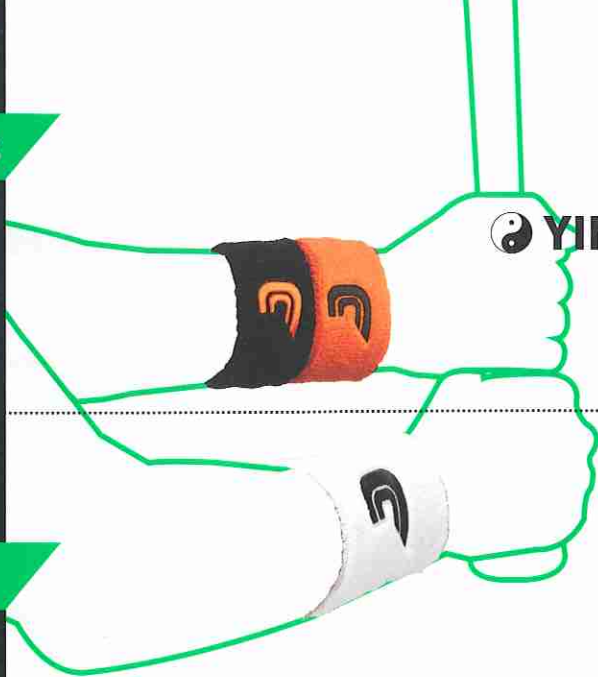

096

1 3/4" Wrist Bands

Features 100% terry cotton for ultimate comfort. Sold in pairs.

ONE SIZE FITS MOST

01 Black	02 Gray	03 White	04 Maroon	05 Red	06 Orange
07 Navy	08 Dark Green	09 Purple	10 Royal	11 Gold	

01YY Black	02YY Gray	04YY Maroon	05YY Red	06YY Orange	07YY Navy
08YY Dark Green	09YY Purple	10YY Royal	11YY Gold		

YIN YANG

096C

4" Wrist Bands

Features 100% terry cotton for ultimate comfort. These substantial, 4-inch bands are sold in pairs.

ONE SIZE FITS MOST