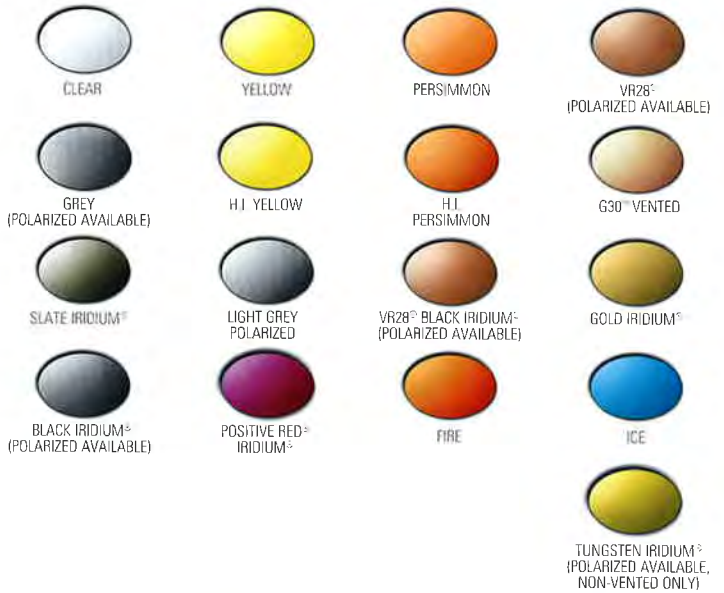

### NATIONAL LEAGUE

Braves Blue / Black Iridium® 24-071

Reds Red / Black Iridium® 24-078

Rockies Polished Black / Black Iridium® 24-073

Marlins Silver / Black Iridium® 24-076

Astros Red / Black Iridium® 24-080

## 2 EAR SOCK COLOR

## 3 LENS SHAPE

1 SELECT FRAME COLOR

2 SELECT EAR SOCK COLOR

3 SELECT LENS SHAPE

4 SELECT LENS COLOR

5 SELECT ICON COLOR

## 4 LENS COLOR