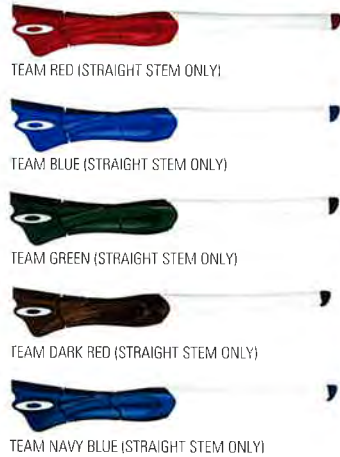

1 FRAME COLOR