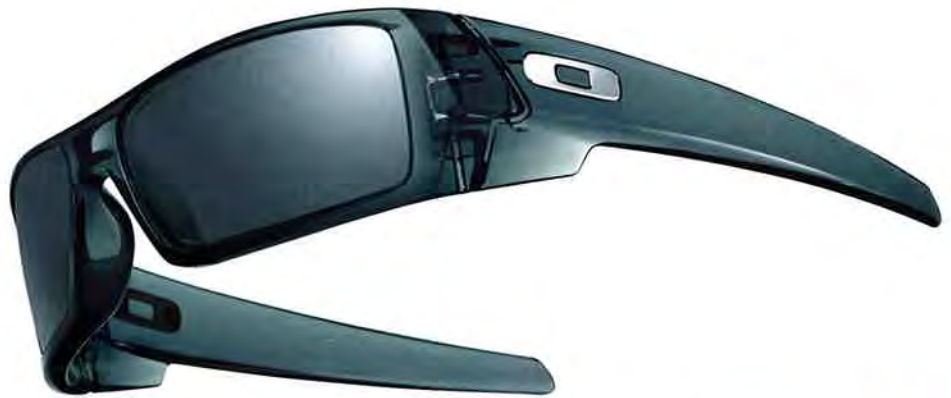

GASCAN®

SPECIFICATIONS

EYE	BRIDGE	B	ED
61	15	34.9	62

- Lightweight O Matter® frame material with Square O metal icon accents
- Oakley Twin Toric lens technology with HDO®
- Polarized and Iridium® lens options available
- Available with Oakley Authentic Prescription Lenses