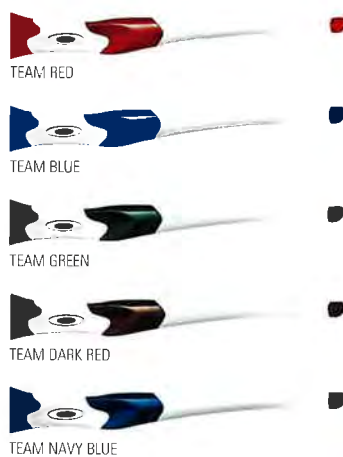

1 FRAME COLOR