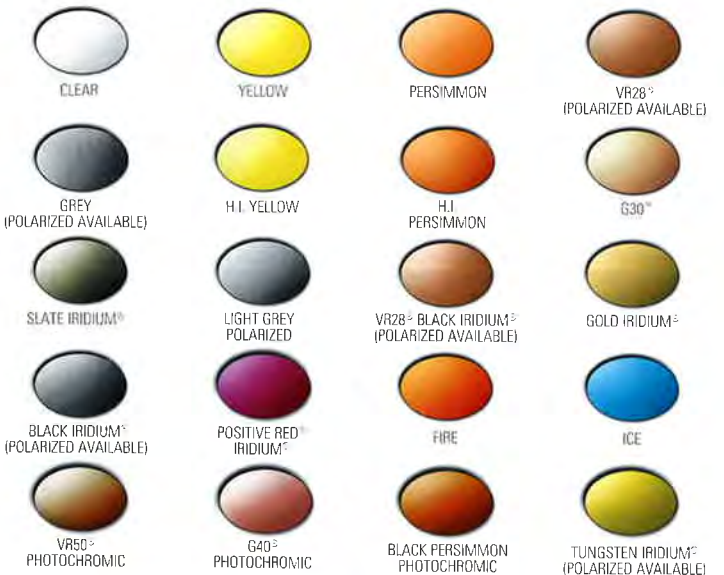

## 4 LENS COLOR

## 2 EAR SOCK COLOR

## 3 LENS SHAPE

1 SELECT FRAME COLOR

2 SELECT EAR SOCK COLOR

3 SELECT LENS SHAPE

4 SELECT LENS COLOR

5 SELECT ICON COLOR