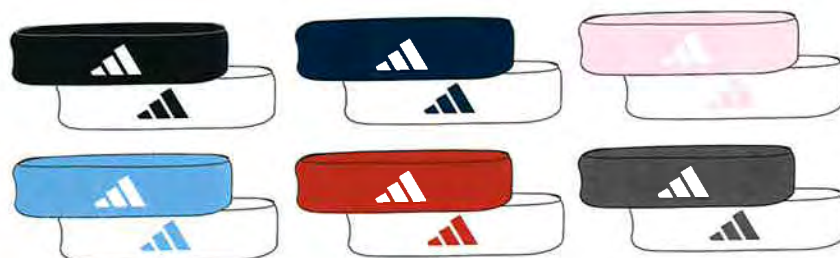

### Overtime Muscleband

\$5.00  
C250X

The Overtime Musclebands are made with cotton terry for absorbency and comfort. These musclebands have an Anti-Microbial finish and ClimaLite® moisture wicking technology for superior performance. Embroidered 3-Bars.

**Fabric:** Cotton, Stretch Nylon

**Sizes:** One Size Fits All

**Order Multiple:** Six-piece minimum per style

Article	Colorway	Availability	UPC
216339	Collegiate Navy/White	Carry Over	716106349874
216340	University Red/White	Carry Over	716106349881
216342	Black/White	Carry Over	716106349904
216343	White/Black	Carry Over	716106349911
290424	Argentina Blue/White	Carry Over	716106396137
322209	Storm Grey/Black	Carry Over	716106433429