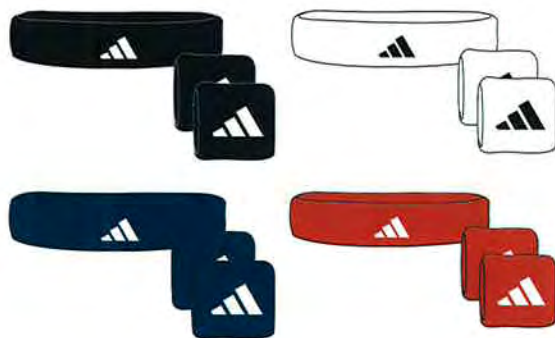

COMBO

ANTI-MICROBIAL
CLIMALITE

Overtime Sport Combo

$11.00
C550X

The Overtime Combo Pack features one headband and two wristbands made with cotton terry for absorbency and comfort. The Sport Combo has an Anti-Microbial finish and ClimaLite® moisture wicking technology for superior performance, Embroidered 3-Bars.

Fabric: Cotton, Stretch Nylon
Order Multiple: Six-piece minimum per style

Sizes: One Size Fits All

Article	Colorway	Availability	UPC
321508	Black/White	Carry Over	716106427381
321509	White/Black	Carry Over	716106427398
321512	Collegiate Navy/White	Carry Over	716106427404
321513	University Red/White	Carry Over	716106427411