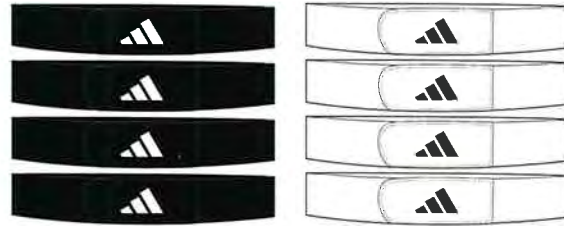

### Field Cone Marker II

**\$10.00**  
C500X

Practice with ease with these ten highly visible adidas branded field markers and 35" carry strap. Cones are flexible and long lasting for all your team needs. Screen-printed 3-Bars.

**Fabric:** Plastic

**Sizes:** One Size Fits All

**Order Multiple:** Six-piece minimum per style

Article	Colorway	Availability	UPC
266802	Safety Orange	Carry Over	716106380228