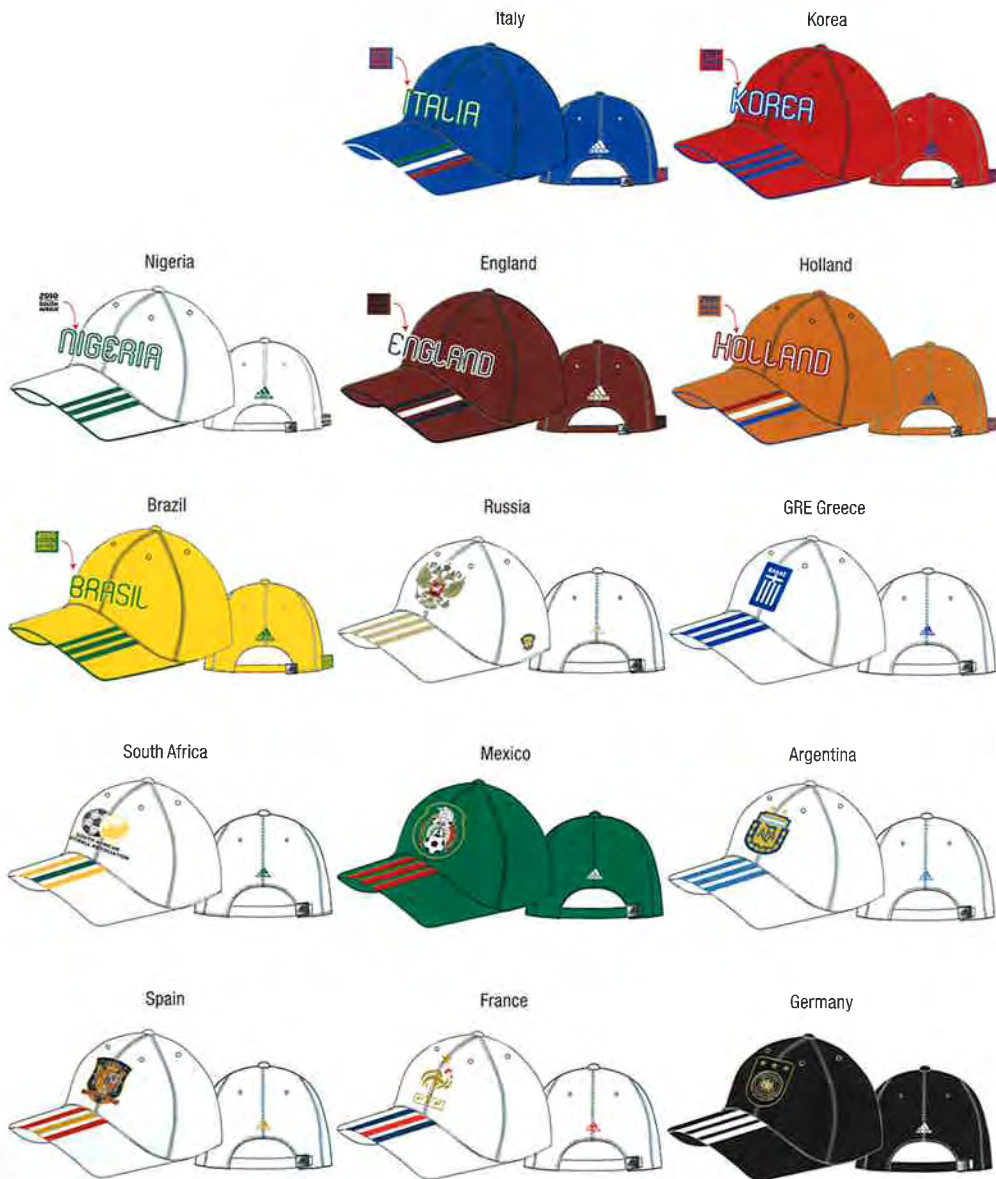

**Fabric:** Broken Cotton Twill

**Sizes:** One Size Fits All

**Order Multiple:** Six-piece minimum per style

Article	Colorway	Size	Availability	UPC
5123019	White/Legend Ink	One Size	1/1/2010	716106951299
5122879	Real Brown/Natural Beige	One Size	1/1/2010	716106950063
5122813	Natural Green/Legend Grey	One Size	1/1/2010	716106499197